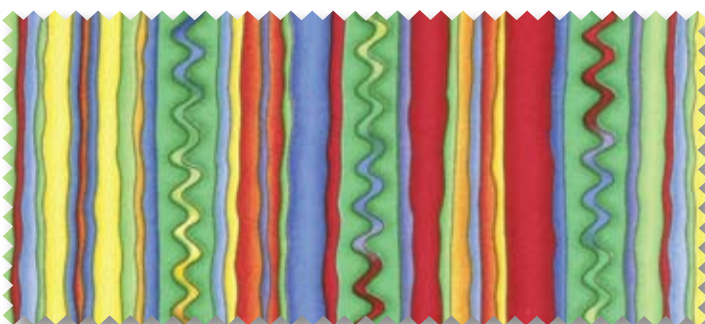

10774 12 RED  
10774 12F

10769 11 MULTI 10769 11F

10771 12 RED  
10771 12F

10775 12 RED

10767 11 MULTI PANEL REDUCED TO SHOW REPEAT PANEL MEASURES APPROXIMATELY 24" X 44" BLOCKS MEASURE APPROXIMATELY 6" X 6"

10768 17 GREEN 10768 17F

10774 17 GREEN  
10774 17F

10775 15 GREEN

10773 13 GREEN

10771 18 GREEN  
10771 18F

10774 11 BLUE  
10774 11F

10771 19 YELLOW

10774 14 YELLOW