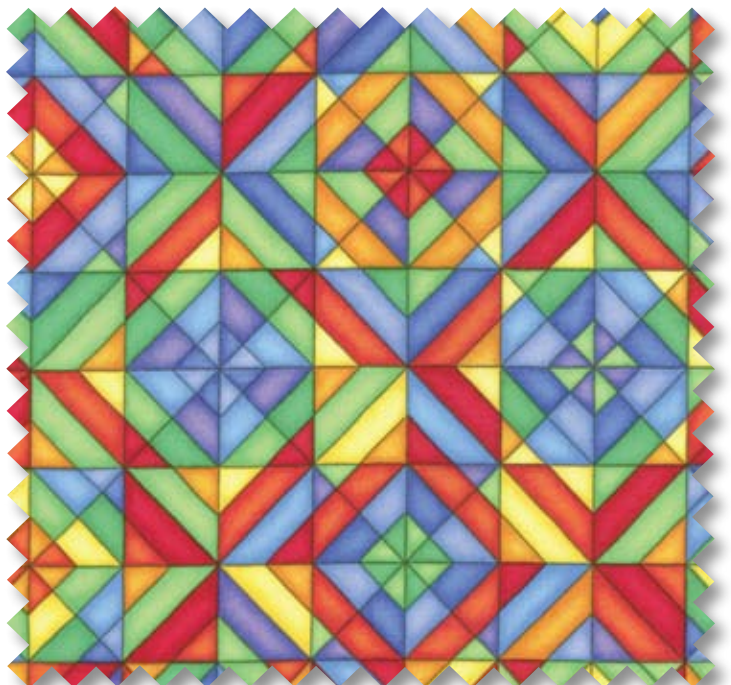

# Animal Alphabet

by Cheri Strole

10768 13 WHITE  
10768 13F

10770 13 WHITE

10774 13 WHITE    10774 13F

10772 12 MULTI

10773 17 WHITE

10775 13 WHITE

10774 12 RED  
10774 12F

10769 11 MULTI 10769 11F

10771 12 RED  
10771 12F

10775 12 RED

10767 11 MULTI PANEL REDUCED TO SHOW REPEAT PANEL MEASURES APPROXIMATELY 24" X 44" BLOCKS MEASURE APPROXIMATELY 6" X 6"

## Delivery: November 2009

44"- 45" 100% Cotton

Prints: 27 Flannels: 11

Asst. 10768-15 15 yards of each -Prints

Asst. 10768-10 10 yards of each -Prints

Asst. 10768-15F 15 yards of each -Flannels

Asst. 10768-10F 10 yards of each -Flannels