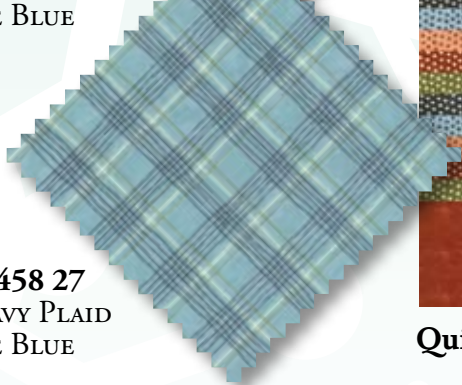

17455 12 HOLLY
HOLLY

17458 26 WAVY PLAID
HOLLY

17459 16 CIRCLES DOTS
HOLLY

17460 22 DOTS
HOLLY

17453 12 CHRISTMAS
HOLLY

17454 12 MOSAIC
HOLLY

17451 11 MOSAIC STRIPE
HOLLY

17456 12 BIAS STRIPE
HOLLY

7521 322 SOLIDS
HOLLY

17457 12 ORNAMENTS
HOLLY

17453 16 CHRISTMAS
MINT

17458 12 WAVY PLAID
SNOW HOLLY

moda

17453 17
CHRISTMAS
ICE BLUE

17460 27
DOTS
ICE BLUE

17458 27
WAVY PLAID
ICE BLUE

Quilt Size: 40" x 45" Pieces from My Heart PH 441G "CRAZY 8"

Quilt Size: 21" x 25"

Pieces from My Heart PH 443G "BRRRRR"

17456 15 BIAS STRIPE
PINK

17453 15 CHRISTMAS
PINK

17460 25 DOTS
PINK

moda

17460 13 DOTS
SNOW