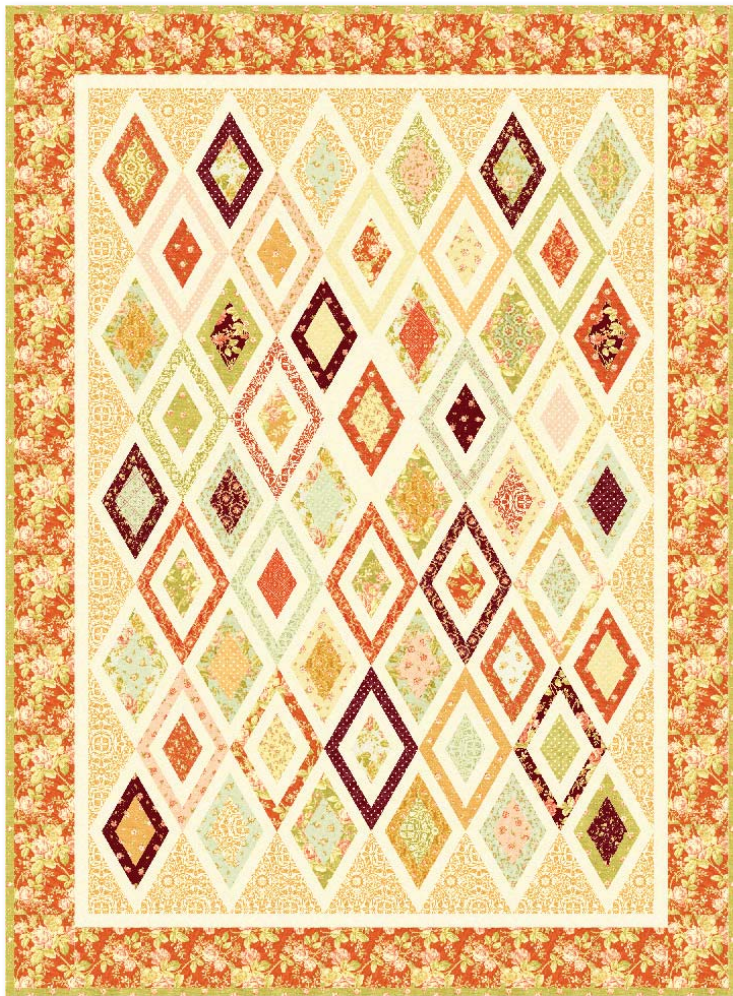

mill house inn

by fig tree quilts

#FT 804/ FT 804C Quilt Designed by Fig Tree Quilts Made By Joanna Figueroa Quilt Measures 71"x 52"

20117 17
POND

20116 17
POND

20110 17
POND

20110 17F
POND

20113 18
POND

20115 17
POND

20115 17F
POND

20112 17
POND

20111 17
POND

moda

mill house inn by fig tree quilts

Inspired by a recent family trip to the cotswolds in the british countryside. This is a traditional fall collection with a breathe of fresh air. the Mill House Inn is a small, charming stone house that was our family's home for a few days of quiet adventuring in the breath-taking towns and villages that surrounded us. A rich palette with color names like currant, rose red, clotted cream, pond, fresh apricots, butterscotch pudding and meadow grass.

FT 802/ FT 802G

FT 804/ FT 804G

FT 805/ FT 805G

FT 806/ FT 806G

20110 12Q
ROSE RED
quilted

20116 12
ROSE RED

20117 12
ROSE RED

20112 12
ROSE RED