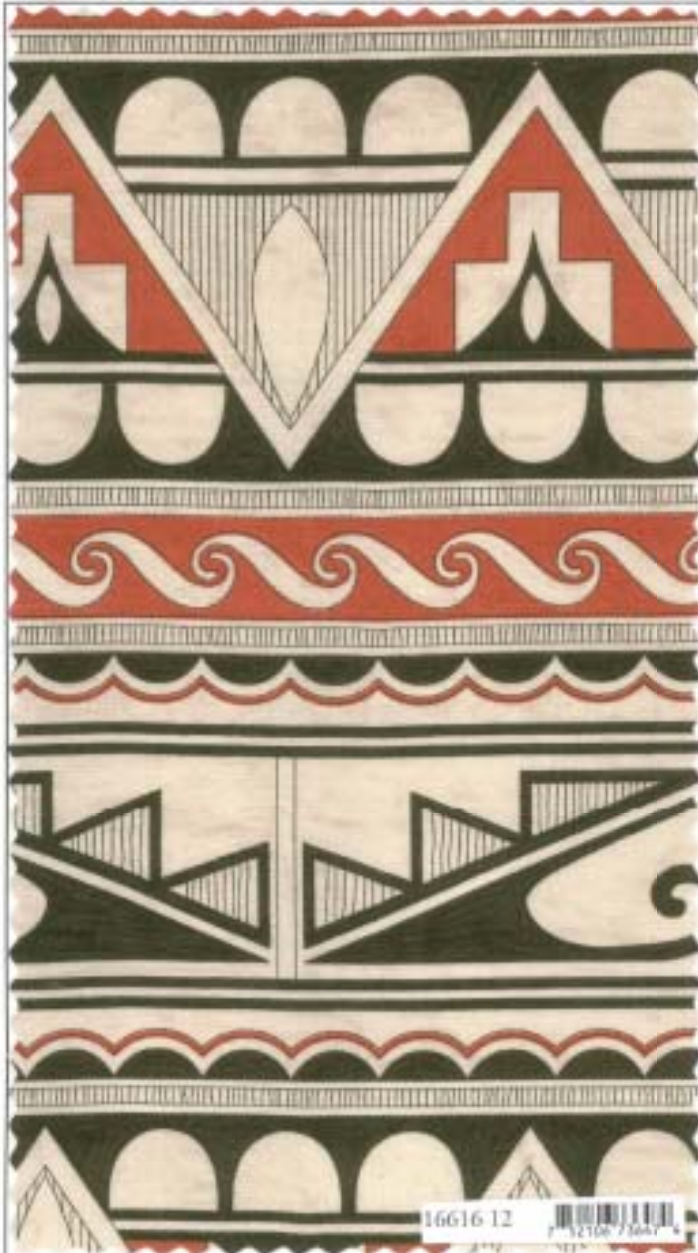

Page 1 of 10
Black
Panel

Panel measures
approximately
24" x 44"

16615 11

Panel has been reduced approximately 65% to show overall pattern & repeat.

Page 2 of 10
Black

16619 11

16617 11

16620 11

moda

Treasures
of the
Southwest

J. Michelle Watts

Page 3 of 10
Black

16616 13 

16618 13 

16622 13 

16621 13 

16616 12

16622 12

16621 12

16619 12

16618 12

16617 12

16620 15

16622 15