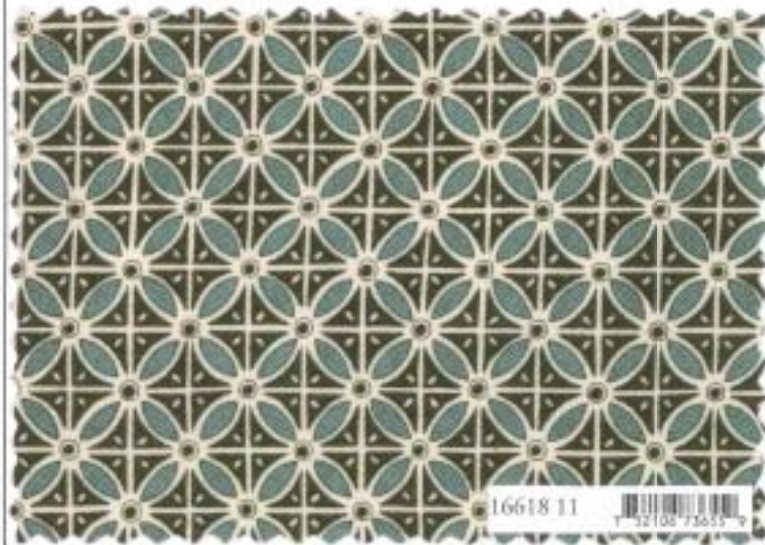

Page 1 of 10
Black
Panel

Panel measures
approximately
24" x 44"

16615 11

Panel has been reduced approximately 65% to show overall pattern & repeat.

Page 2 of 10
Black

16619 11

16617 11

16620 11

moda

Treasures
of the
Southwest

J. Michelle Watts

Page 3 of 10
Black

16616 13 

16618 13 

16622 13 

16621 13 