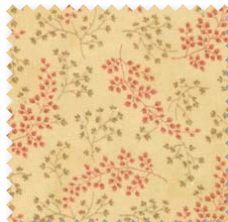

aster manor by 3 sisters

Aster Manor balances large graceful florals, sinuous paisleys and dainty buds to create a wealth of scale and tone.

These arresting prints are infused with a refined pallet of summerset pinks, buttery yellows, crimson reds and shades of linen. Both polished and poised, this collection is reminiscent of a classic country estate with meandering garden walkways and rolling green lawns.

3990 13
GARDEN LINEN

12019 26
SUMMERSSET PINK

12019 23
LINEN

3839 33
GENTRY LINEN

3993 14
PROMENADE YELLOW

3908 34
WILDFLOWERS YELLOW

3992 14
DRAWING ROOM YELLOW

3990 23
GARDEN TONAL LINEN

108" 11055 23
MANOR GARDEN LINEN

3990 14
GARDEN YELLOW

12019 15
STEWARD YELLOW

12019 14
STEWARD YELLOW

3799 24
PARLOR YELLOW

3885 24
FERNS YELLOW

12019 16
STEWARD YELLOW