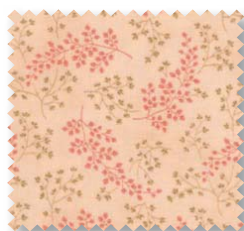

aster manor

by 3 sisters

*All Prints have been reduced 50% to show pattern.

#PS3990 Project Sheet Quilt Measures 84" x 84"
Quilt Made By Debbie Duckworth & Julie Hardgrave

3996 11
ASTERS PINK

3990 21
GARDEN TONAL PINK

3991 11
GREAT HALL PINK

3990 11
GARDEN PINK

3885 21
FERNS PINK

3995 11
ROSE GARDEN PINK

12019 11
SUMMERSET PINK

12019 25
SUMMERSET PINK

3994 11
PORTICO PINK

3908 41
WILDFLOWERS LINEN

aster manor by 3 sisters

Aster Manor balances large graceful florals, sinuous paisleys and dainty buds to create a wealth of scale and tone.

These arresting prints are infused with a refined pallet of summerset pinks, buttery yellows, crimson reds and shades of linen. Both polished and poised, this collection is reminiscent of a classic country estate with meandering garden walkways and rolling green lawns.