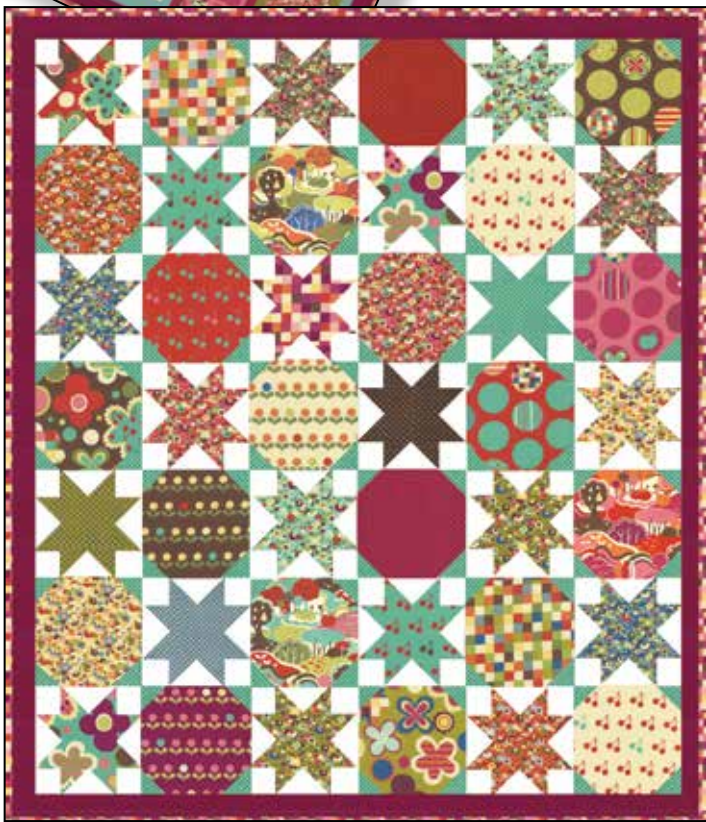

№ 16127 13*
Clover

№ 16126 15
Clementine

№ 16127 18
Sky

№ 16126 19
Bluebell

№ 16121 15
Clover

№ 16124 15
Rainbow

№ 16126 14*
Clover

№ 16121 18
Bluebell

№ 16120 14
Clover Patch

№ 16120 15 *
Rose Colored

№ 16124 12 *
Rose Colored

№ 16127 17
Berry

SMC 807 / SMC 807G
South For The Winter
57" x 57"

№ 16123 17 *
Plum

SMC 811 / SMC 811G Twirl 66" x 80"

№ 16122 12 *
Petal Pink

CHD 1401 /
CHD 1401G
Funky Garden
66 "x 78"

№ 16126 13 *
Aqua Skies

№ 16121 13 *
Aqua Skies

LB 122 / LB 122G
Starstruck
62.5" x 72"

№ 16125 13 *
Aqua Skies

№ 16127 20
Aqua Skies

№ 16120 13 *
Aqua Skies

reduced to 35% to show full panel
Print also available in linen blend- shown on next page