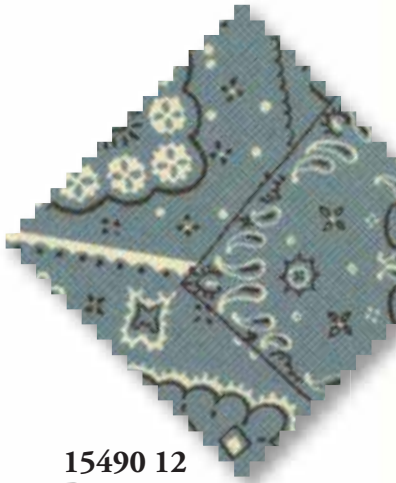

BANDANA

moda

15490 12
DENIM

15490 13
SAGE

15490 22
TURKEY RED

15490 11
FADED RED

15490 40
REAL RED

15490 42
TURQUOISE

15490 24
NAVY

15490 18
BROWN

44/45" wide 100% Cotton
15yds. D/R

moda