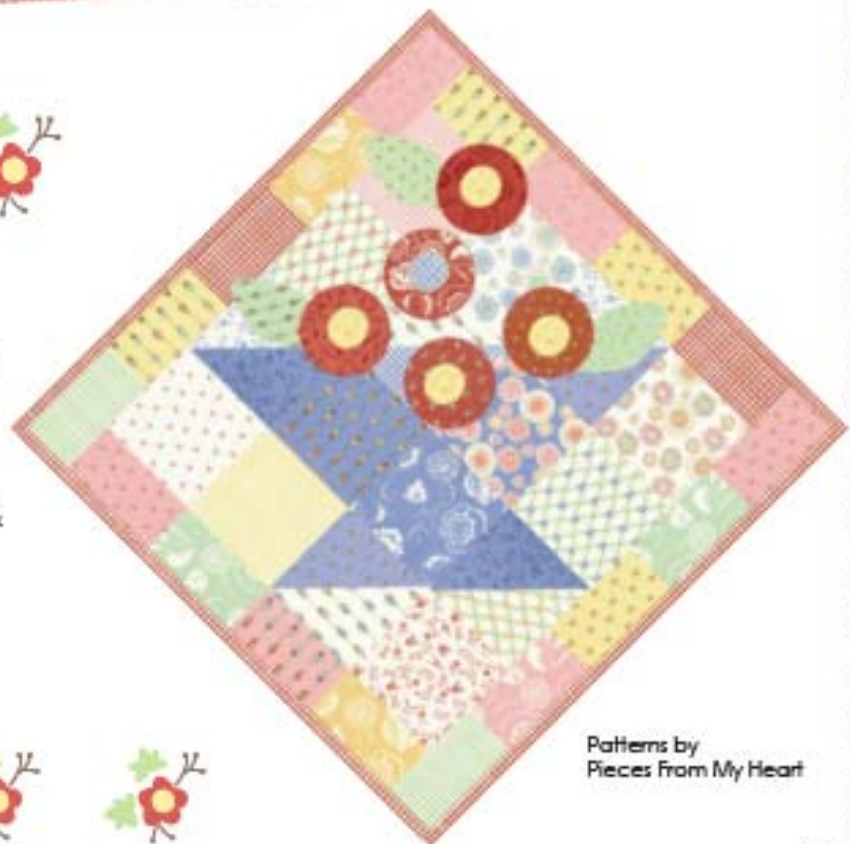

Baskets of Flowers

PS18030

ME MARY ENGLBRETT

QUILT SIZE 65" x 78"

moda

Delivery: February, 2009

© ME Ink

MAY DAY

PH 434 ** Retail: \$8.00
Quilt measures: 48" sq.

Uses 1 Layer Cake™
3/8 yd checked fabric
18033-12 (binding)
3 1/3 yd fabric -
backing

A TISKET A TASKET
PH 433 ** Retail: \$8.00
Quilt measures: 16" x 20"

Uses 1 Charm pack
7/8 yd checked fabric
18033-12 - binding &
backing

Patterns by
Pieces From My Heart

Page 1 of 10
Panel
Rose

Panel Measures
Approximately
24" x 44"

Large Block
measure approx.
19.75" x 29.75"

Small Blocks
measure approx.
5" x 6"

HAPPINESS
◦ HELD ◦
is the SEED.
HAPPINESS
◦ SHARED ◦
is like a
FLOWER.

SHE who loves
◦ a GARDEN ◦
has a very
SPECIAL TREASURE
for she has found
her private
PARADISE. ◦