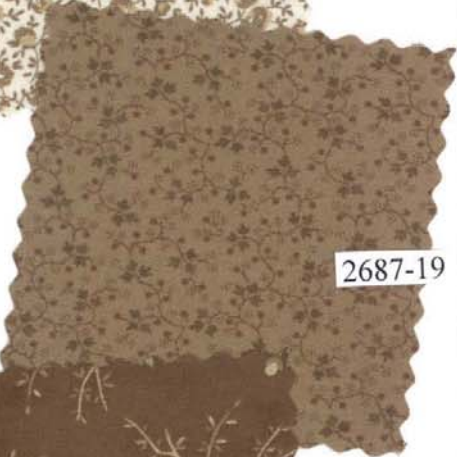

2688-11

2686-31

2687-12

2682-12

2680-24

2685-14

2681-24

2688-13

2683-14

2683-24

2681-14

2680-14

2688-17

2685-18

2683-15

2687-19

2680-19

2681-21

2686-21

**Star Spangled** \* 74 x 74 \* PSD 402P/PSD 402PG \* Retail: \$10.00

Fabric Requirements:

3½ yds - Background - 2688-17

½ yd each of 6 assorted blue prints - Stars & Half Square Triangles - 2681-14 & 24;  
2683-14 & 24; 2685-14; 2688-13

⅓ yd each of 3 assorted brown prints - Half Square Triangles & Small Stars -  
2681-21; 2686-21; 2687-19

1½ yds - Inner Border & Binding - 2686-21

2¼ yds - Outer Border - 2681-14

4¾ yds - Backing - your choice