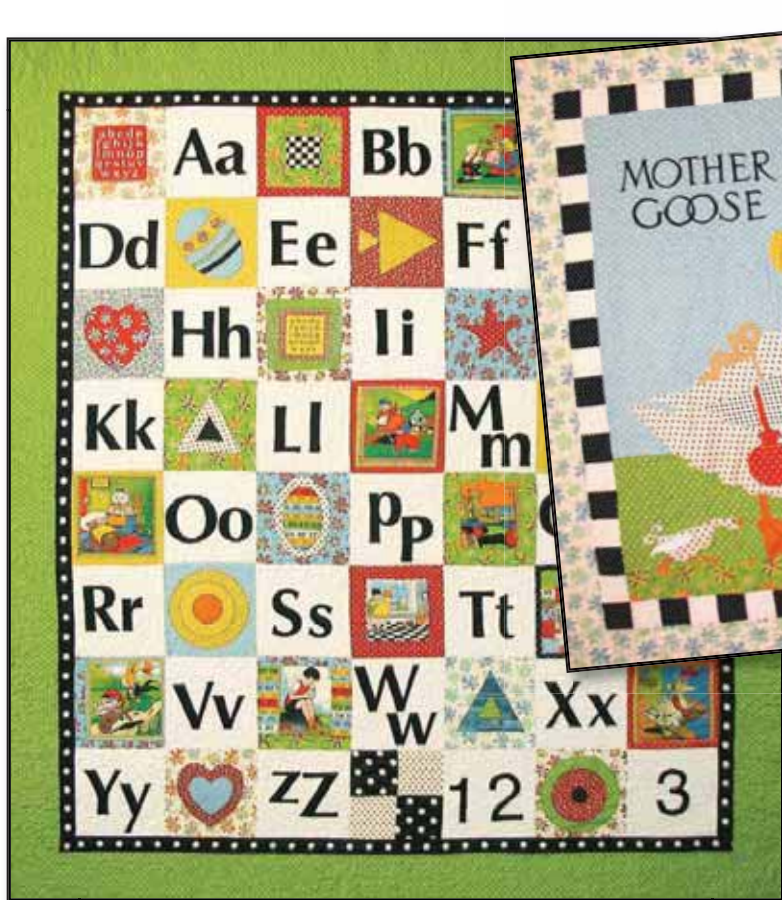

BUILDING BLOCKS

American Jane

Pattern: AJ 190G *Alpha Blocks*

Pattern: AJ 192G *Mother Goose*

More patterns
from American Jane
AJ 186G *Double Dutch*
AJ 187G *Read to Me*
AJ 188G *Primary House*

21040-11
BLOCKS PANEL

Kenna and Nory

Kenna and Kyle

Sandy's Special Loves

21045-16

Bows

21047-21

ABC's

21049-21