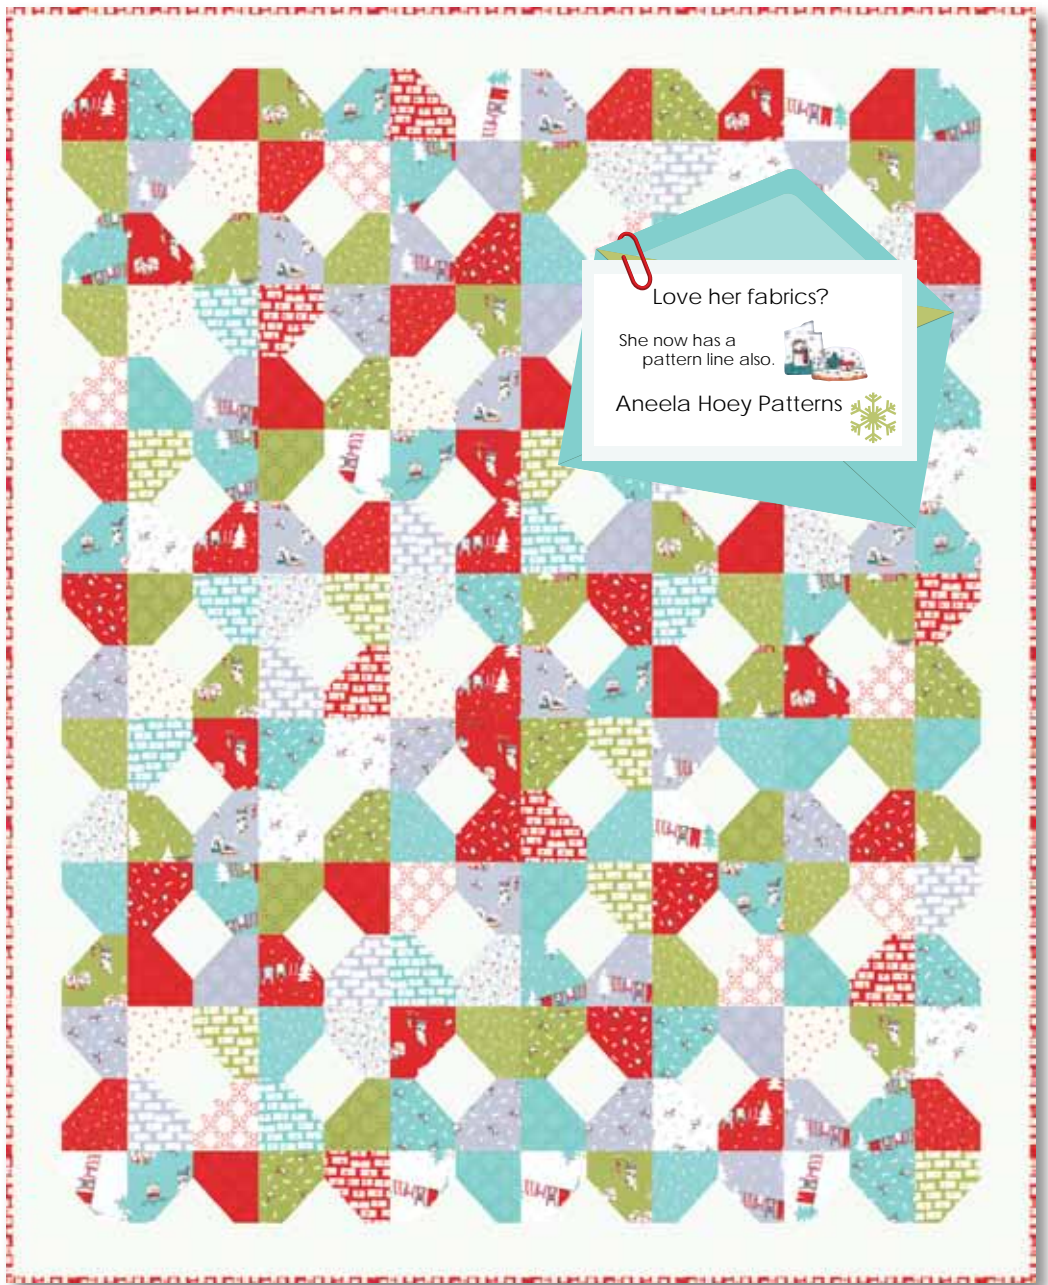

Cherry Christmas

aneela hoey

Cherry Christmas is a celebration of the anticipation of the holiday season to come..... when the reindeer sweaters and snowman tea pots come out to put a little jolly into the wintry air, the stockings are dusted off, the snow globes are shaken and a little sparkle is added to the hum drum of the everyday.

18532 14* Advent

moda

18533 11 Snow Cardinal

18533 21 Cardinal

18535 15* Cardinal

18534 13* Cardinal

18532 12* Cardinal

Love her fabrics?
She now has a pattern line also.
Aneela Hoey Patterns 

ANP 1204 or ANP 1204G – Jolly Size: 62"x 70"

18531 13 Cardinal

18530 14* Cardinal

moda

18534 14* Peppermint

18532 13* Peppermint

18531 14 Peppermint

ANP 1205 or ANP 1205G – Festive Size: 62" x 62"