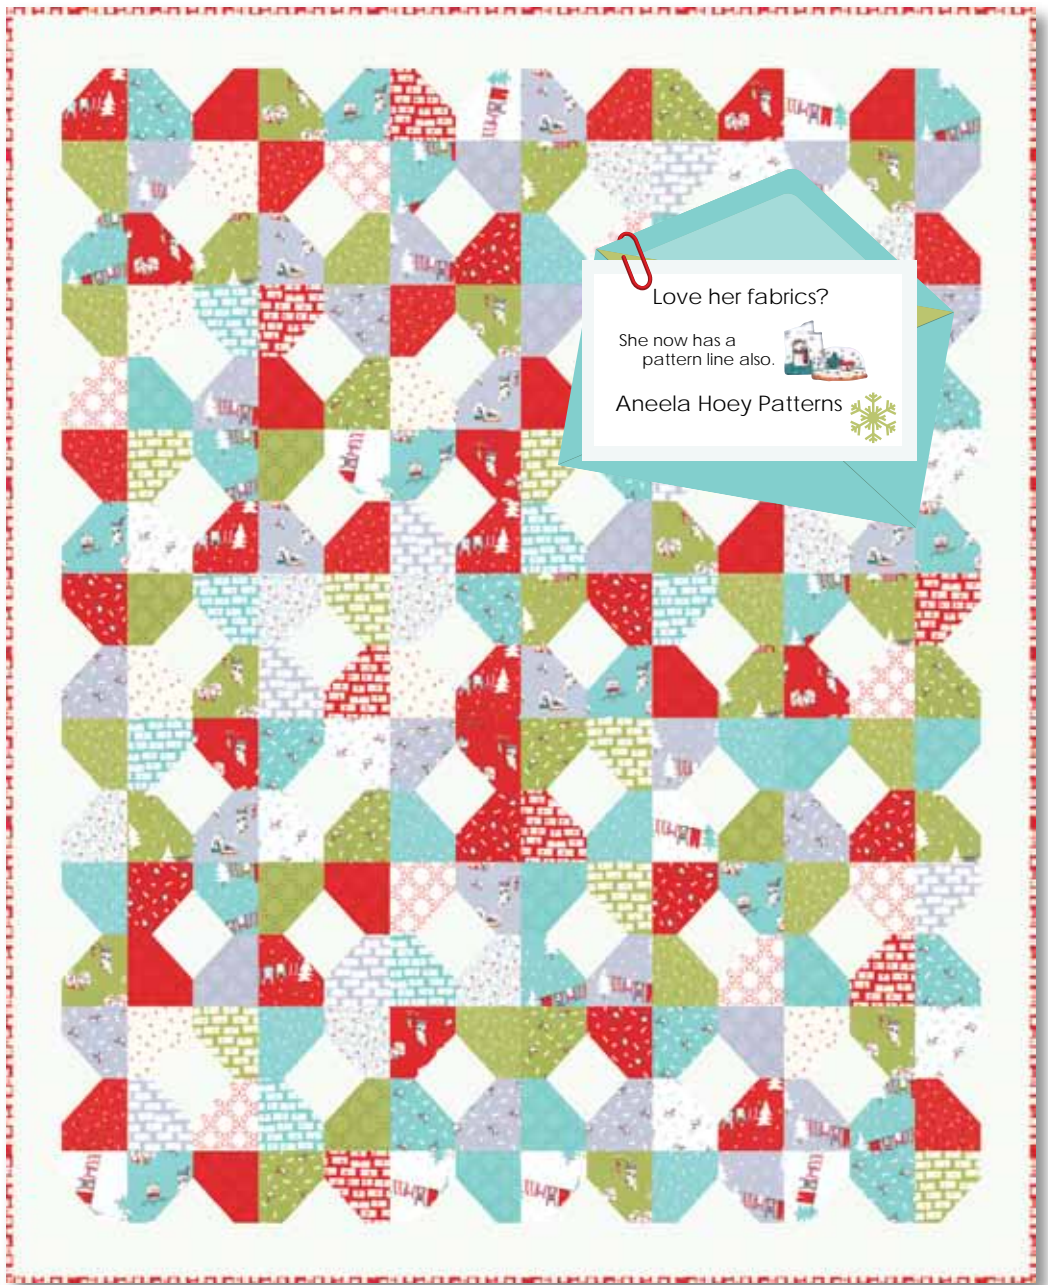

# Cherry Christmas

aneela hoey

Cherry Christmas is a celebration of the anticipation of the holiday season to come..... when the reindeer sweaters and snowman tea pots come out to put a little jolly into the wintry air, the stockings are dusted off, the snow globes are shaken and a little sparkle is added to the hum drum of the everyday.

18532 14\* Advent

*moda*

18533 11 Snow Cardinal

18533 21 Cardinal

18535 15\* Cardinal

18534 13\* Cardinal

18532 12\* Cardinal

Love her fabrics?  
She now has a pattern line also.  
Aneela Hoey Patterns 

ANP 1204 or ANP 1204G – Jolly Size: 62"x 70"

18531 13 Cardinal

18530 14\* Cardinal

moda

18534 14\* Peppermint

18532 13\* Peppermint

18531 14 Peppermint

ANP 1205 or ANP 1205G – Festive Size: 62" x 62"

18530 18 Noel

18532 15 Noel

18535 19\* Noel

Great basic print and color  
to have on hand through the  
holiday selling season

**Delivery: July, 2012**

- Asst. 18530-15 – 15 Yards of Each
- Asst. 18530-12 – 12 Yards of Each
- Asst. 18530-10 – 10 Yards of Each
- Asst. 18530-10H – 10 Yards of 14 Skus