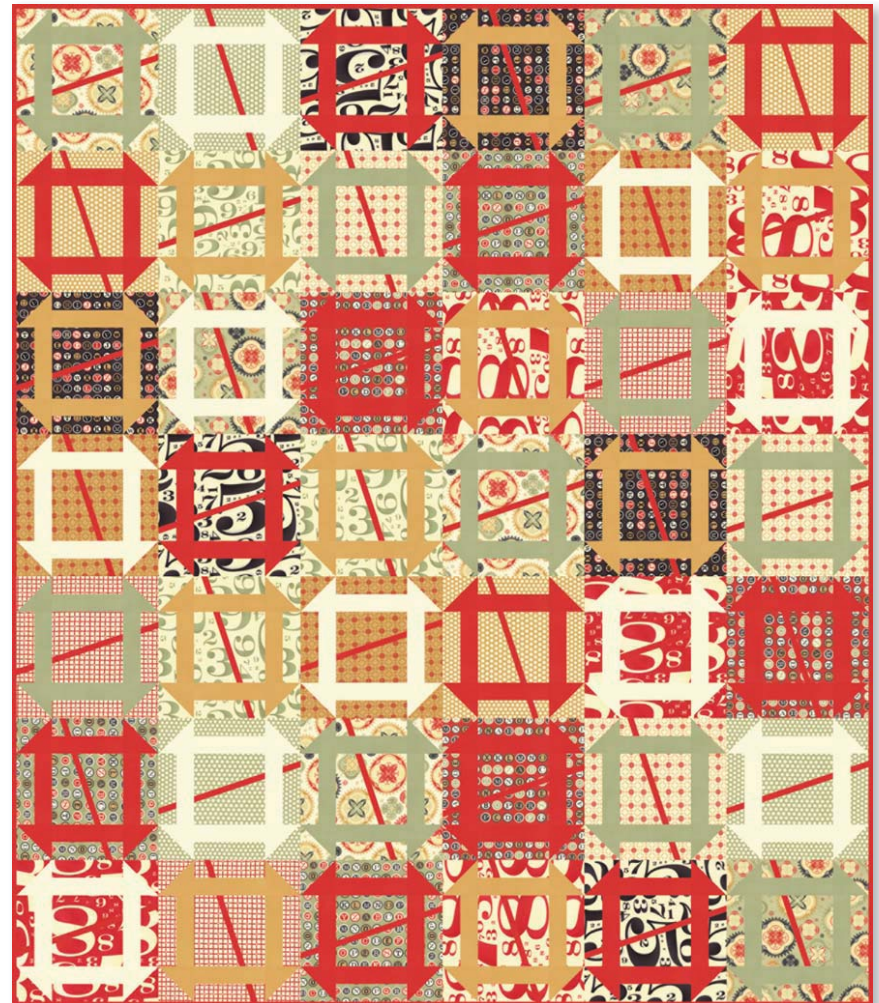

The splendor of the silver screen and the inspiration of Ameila Earhart coincide Circa 1934. This collection with its typewriter key caps, vintage numbers and ornate medallions captures this pivotal time in history. Rich red, worn yellow, antique white and sage green give you the perfect pallet to work with. We hope it inspires you to create pieces that celebrate the struggles and perseverance of the human spirit!

Reduced to show detail

moda
MODAFABRICS.COM

Pizza & Breadsticks Quilt

PS37000 72" x 84"

SEPTEMBER DELIVERY

- ★ ASST. 37000-15 15 YARDS OF EACH
- ★ ASST. 37000-12 12 YARDS OF EACH
- ★ ASST. 37000-9 9 YARDS OF EACH
- ★ ASST. KIT37000 12 YARDS OF EACH
- ★ 37000AB BUNDLE: 29 SKUS 18"X 22"
- ★ 37000JR JELLYROLL: (40) 2½"X 45" STRIPS - PK 4
- ★ 37000LC LAYER CAKE: (42) 10"X 10" SQUARES - PK 4
- ★ 37000PP (42) 5"X 5" SQUARES - PK 12
- ★ PS37000 PROJECT SHEET - PK 25
- ★ KIT37000 QUILT KIT

*JR'S, LC'S & PP'S DO NOT INCLUDE PATTERN 37000.
JR'S, LC'S & PP'S INCLUDE TWO EACH OF 37005, 37007 & 37008.

SKUS: PRINTS: 29, QUILTED: 2, COATED: 2
CONTENT: 44"X 45" 100% COTTON

Reduced to show detail

moda
MODAFABRICS.COM

COATED

QUILTED

37006 12