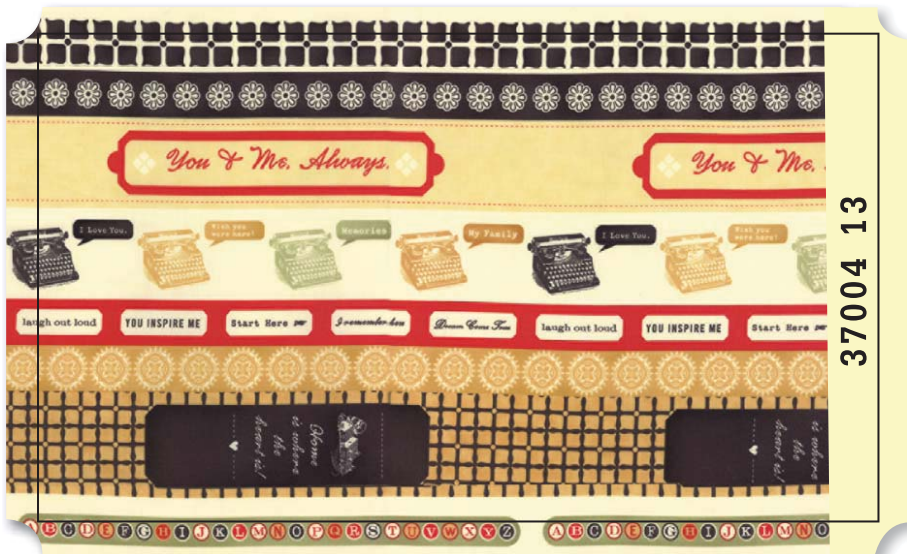

The splendor of the silver screen and the inspiration of Ameila Earhart coincide Circa 1934. This collection with its typewriter key caps, vintage numbers and ornate medallions captures this pivotal time in history. Rich red, worn yellow, antique white and sage green give you the perfect pallet to work with. We hope it inspires you to create pieces that celebrate the struggles and perseverance of the human spirit!

Reduced to show detail

moda
MODAFABRICS.COM

Pizza & Breadsticks Quilt

PS37000 72" x 84"

SEPTEMBER DELIVERY

- ★ ASST. 37000-15 15 YARDS OF EACH
- ★ ASST. 37000-12 12 YARDS OF EACH
- ★ ASST. 37000-9 9 YARDS OF EACH
- ★ ASST. KIT37000 12 YARDS OF EACH
- ★ 37000AB BUNDLE: 29 SKUS 18"X 22"
- ★ 37000JR JELLYROLL: (40) 2½"X 45" STRIPS - PK 4
- ★ 37000LC LAYER CAKE: (42) 10"X 10" SQUARES - PK 4
- ★ 37000PP (42) 5"X 5" SQUARES - PK 12
- ★ PS37000 PROJECT SHEET - PK 25
- ★ KIT37000 QUILT KIT

*JR'S, LC'S & PP'S DO NOT INCLUDE PATTERN 37000.
JR'S, LC'S & PP'S INCLUDE TWO EACH OF 37005, 37007 & 37008.

SKUS: PRINTS: 29, QUILTED: 2, COATED: 2
CONTENT: 44"X 45" 100% COTTON

Reduced to show detail

moda
MODAFABRICS.COM