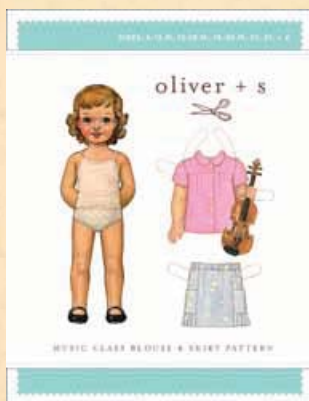

SEPTEMBER DELIVERY

SKUS: 37 PRINTS,
9 INTERLOCK KNITS PRINTS
CONTENT: 100% COTTON

- ASST. 11161-15 15 YARDS OF EACH
- ASST. 11161-10 10 YARDS OF EACH
- ASST. 11161-10H 10 YARDS OF 18 SKUS*
- ASST. 11162I 10 YARDS OF EACH INTERLOCK KNIT PRINTS
- 11161AB BUNDLE: 37 SKUS
- 11161JR JELLYROLL – (40) 2½"X45" STRIPS – PK 4
- 11161LC LAYER CAKE – (42) 10"X10" SQUARES – PK 4
- 11161PP (42) 5"X5" SQUARES – PK 12
- KIT 11160 QUILT KIT – CRIB SHEET PATTERN INCLUDED

Ice Cream Dress Pattern
OS 016IC1
OS 016IC1G

Sizes: 6-12 M, 12-18 M,
18-24 M, 2T, 3T, + 4

Ice Cream Dress Pattern
OS 016IC2
OS 016IC2G

Sizes: 5, 6, 7, 8, 10, + 12

Sketchbook Shirt & Shorts
Pattern
OS 018SK1
OS 018SK1G

Sizes: 6-12 M, 12-18 M,
18-24 M, 2T, 3T, + 4

Sketchbook Shirt & Shorts
Pattern
OS 018SK2
OS 018SK2G

Sizes: 5, 6, 7, 8, 10, + 12

Music Classic Blouse & Skirt
Pattern
OS 017MC1
OS 017MC1G

Sizes: 6-12 M, 12-18 M,
18-24 M, 2T, 3T, + 4

Music Classic Blouse & Skirt
Pattern
OS 017MC2
OS 017MC2G

Sizes: 5, 6, 7, 8, 10, + 12