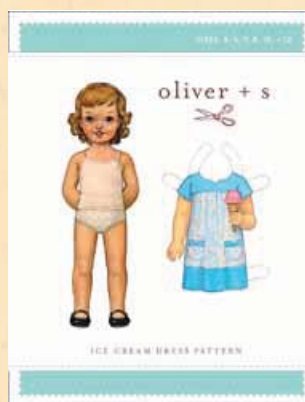

Sketchbook Shirt & Shorts
Pattern
OS 018SK2
OS 018SK2G

Ice Cream Dress Pattern
OS 016IC2
OS 016IC2G

Sizes: 5, 6, 7, 8, 10, + 12