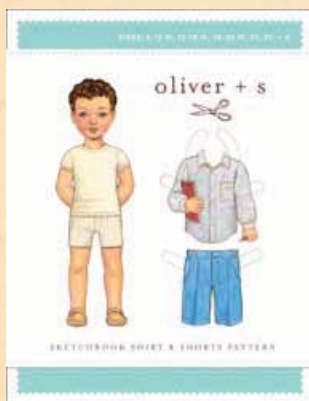

Music Classic Blouse & Skirt
Pattern
OS 017MC1
OS 017MC1G

Sketchbook Shirt & Shorts
Pattern
OS 018SK1
OS 018SK1G

Sizes: 6-12 M, 12-18 M,
18-24 M, 2T, 3T, + 4