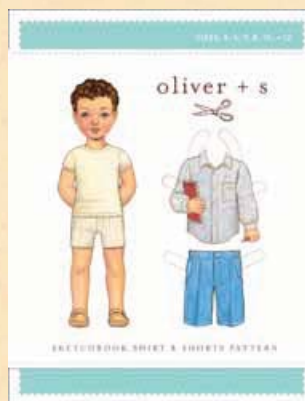

SEPTEMBER DELIVERY

SKUS: 37 PRINTS,
9 INTERLOCK KNITS PRINTS
CONTENT: 100% COTTON

- ASST. 11161-15 15 YARDS OF EACH
- ASST. 11161-10 10 YARDS OF EACH
- ASST. 11161-10H 10 YARDS OF 18 SKUS*
- ASST. 11162I 10 YARDS OF EACH INTERLOCK KNIT PRINTS
- 11161AB BUNDLE: 37 SKUS
- 11161JR JELLYROLL – (40) 2½"X45" STRIPS – PK 4
- 11161LC LAYER CAKE – (42) 10"X10" SQUARES – PK 4
- 11161PP (42) 5"X5" SQUARES – PK 12
- KIT 11160 QUILT KIT – CRIB SHEET PATTERN INCLUDED

Ice Cream Dress Pattern
OS 016IC1
OS 016IC1G

Sizes: 6-12 M, 12-18 M,
18-24 M, 2T, 3T, + 4

Ice Cream Dress Pattern
OS 016IC2
OS 016IC2G

Sizes: 5, 6, 7, 8, 10, + 12

Sketchbook Shirt & Shorts
Pattern
OS 018SK1
OS 018SK1G

Sizes: 6-12 M, 12-18 M,
18-24 M, 2T, 3T, + 4

Sketchbook Shirt & Shorts
Pattern
OS 018SK2
OS 018SK2G

Sizes: 5, 6, 7, 8, 10, + 12

Music Classic Blouse & Skirt
Pattern
OS 017MC1
OS 017MC1G

Sizes: 6-12 M, 12-18 M,
18-24 M, 2T, 3T, + 4