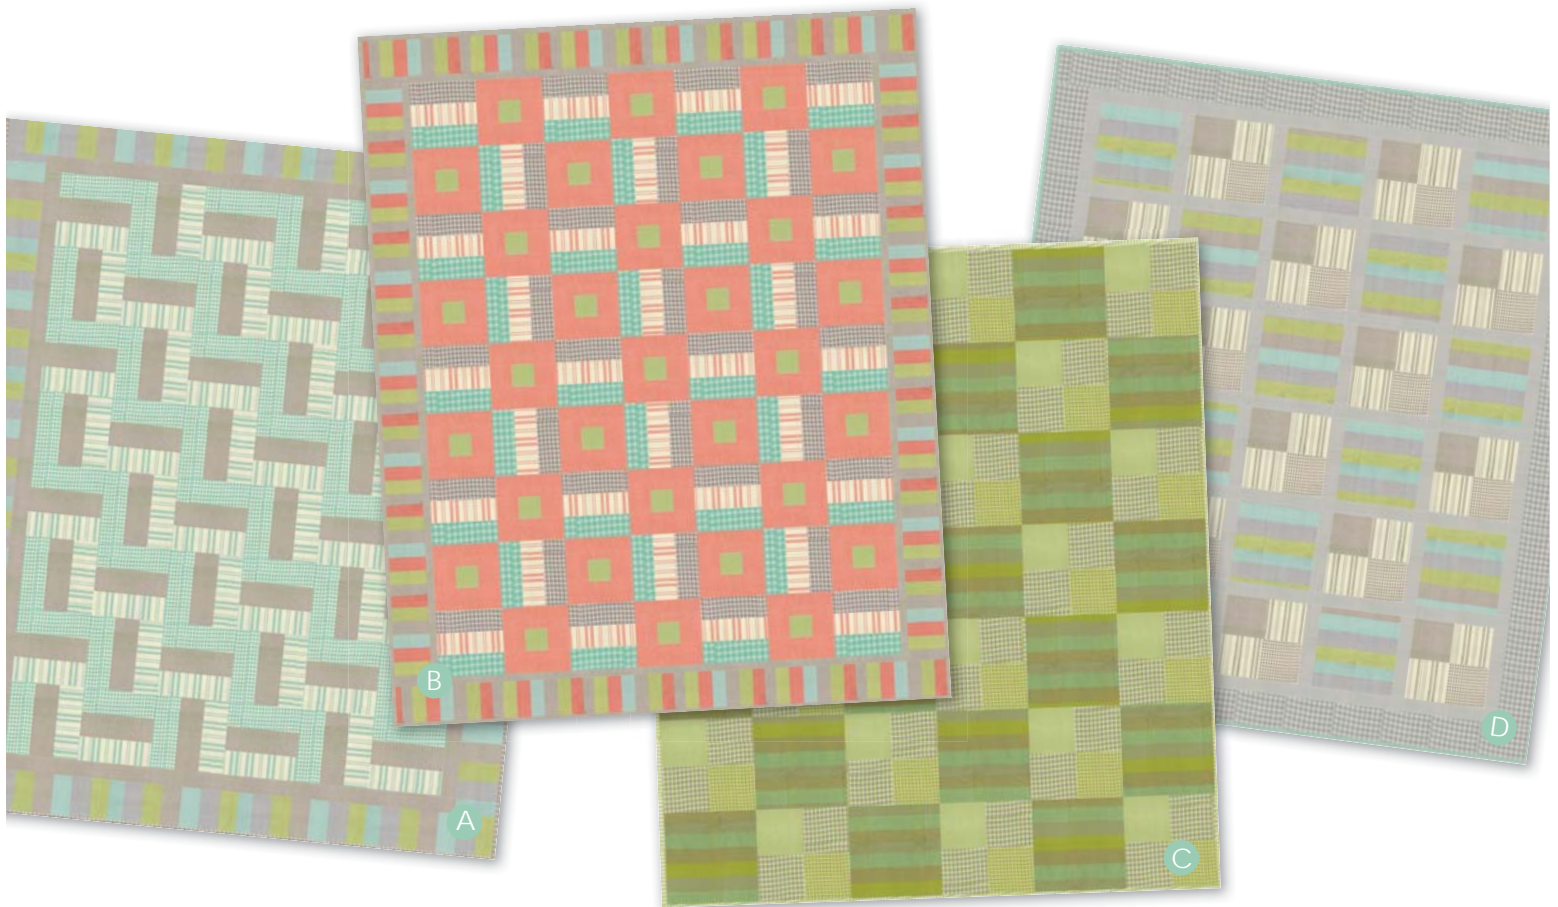

Fiesta Wovens

moda

S Silky plaids and stripes are accompanied by soft twills in fresh picked shades perfect for spring. From the kitchen to the table top and beyond, *Fiesta Wovens* are a delicious feast for the eyes, especially when paired with our new *Fiesta Towelings*. Get ready to dish out a splash of color and fashion up some flavorful projects!

DLL 48/ DLL 48G
 Comforts of Home
 4 Quilts, 1 Pattern
 Sizes:

- A** -68" x 86"
- B** -75" x 93"
- C** -72" x 84"
- D** -82" x 96"

Aqua

12130 11 

Aqua

12130 12 

Aqua

12130 13 

Aqua

12130 14 

Aqua

12130 15 

Aqua

12130 42 

Aqua

12130 16 

Aqua

12130 43 

Silver

12130 18 

Silver

12130 19 

Silver

12130 20 