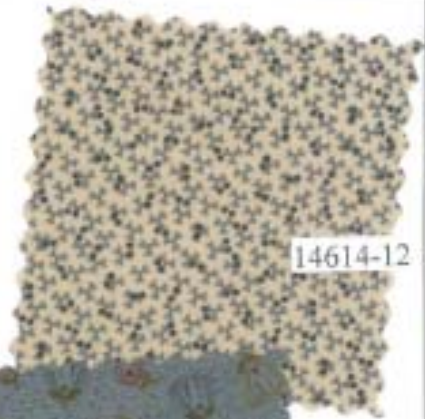

Blue & White Stripes: 3/4 yd

White: 1 - 12" square

Binding: 3/4 yd

Backing: 6 yds

MS 0701

MS 0702

MS 0703

MS 0704

MS 0705

MS 0801

MS 0802

MU 52

Polly's Quilt
measures approx.
24" x 44"

14619-13
Stone
Polly's Quilt

Polly's Quilt has been reduced approximately 65% to show overall pattern & repeat.

Bandana Panel
measures approximately
24" x 44"

Blocks measures
approximately
20.50" x 21"

14610-15
Denim
Bandana

Panel has been reduced approximately 65% to show overall pattern & repeat.

14619-24

14612-14

14615-14

14610-14

14613-14