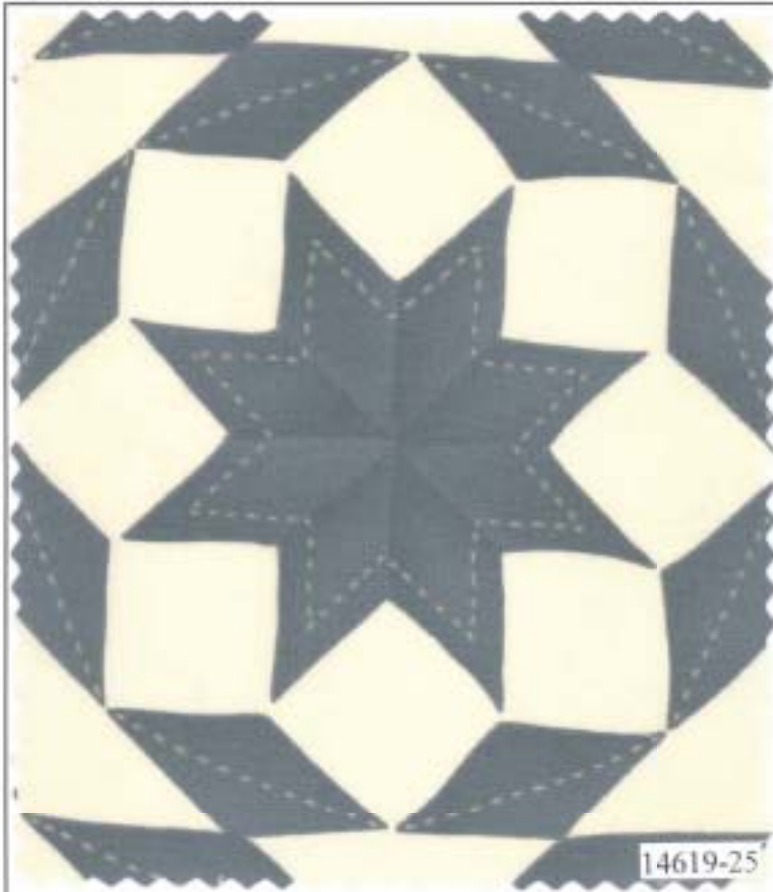

moda

FLAG DAY FARM

Minick & Simpson

3 BROTHERS FARM
Stock #: MS 0803
Retail: \$14.00
Quilt measures: 75" x 85"

Supply list for 3 Brothers Farm:

Reds:

- (3) 1/4 yds of assorted reds
- 2 FQ of assorted reds
- 1 - 4" x 50" strip of red for flag stripe

Blue & White Stripes: 3/4 yd

White: 1 - 12" square

Binding: 3/4 yd

Backing: 6 yds

MS 0701

MS 0702

MS 0703

MS 0704

MS 0705

MS 0801

MS 0802

MU 52

Polly's Quilt
measures approx.
24" x 44"

14619-13
Stone
Polly's Quilt

Polly's Quilt has been reduced approximately 65% to show overall pattern & repeat.

Bandana Panel
measures approximately
24" x 44"

Blocks measures
approximately
20.50" x 21"

14610-15
Denim
Bandana

Panel has been reduced approximately 65% to show overall pattern & repeat.

14619-24

14612-14

14615-14

14610-14

14613-14