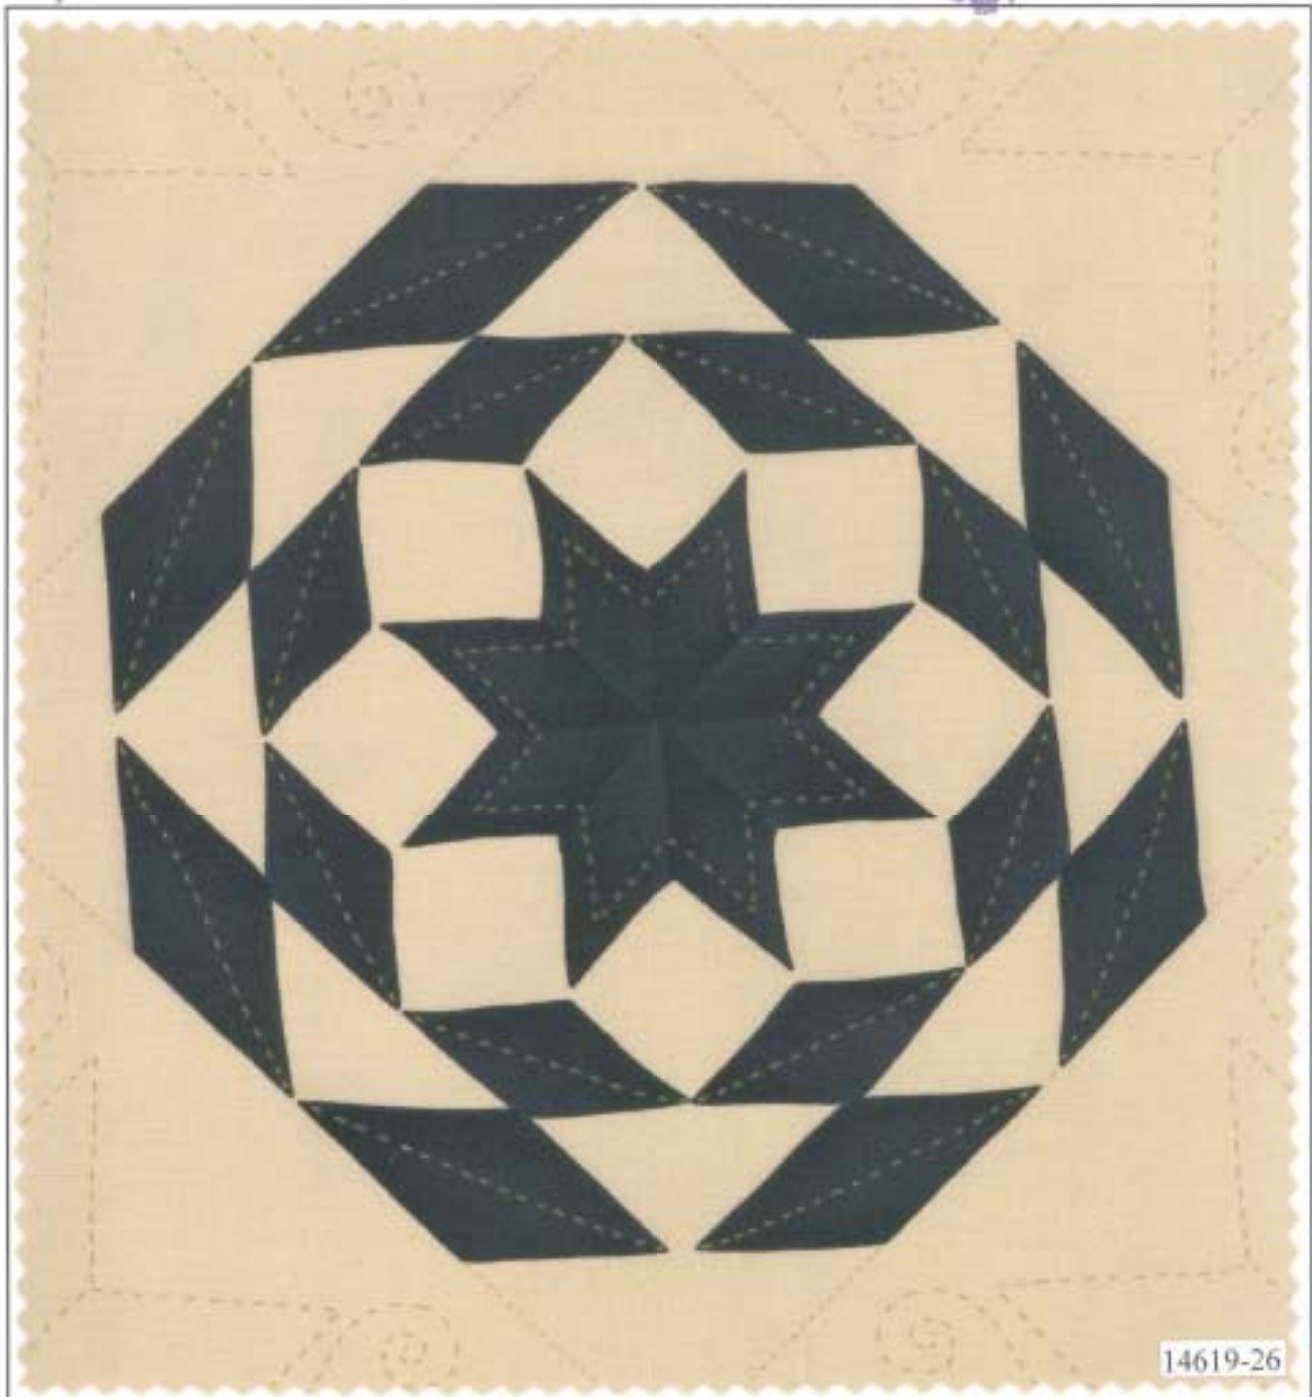

14619-26

14620-16

14615-16