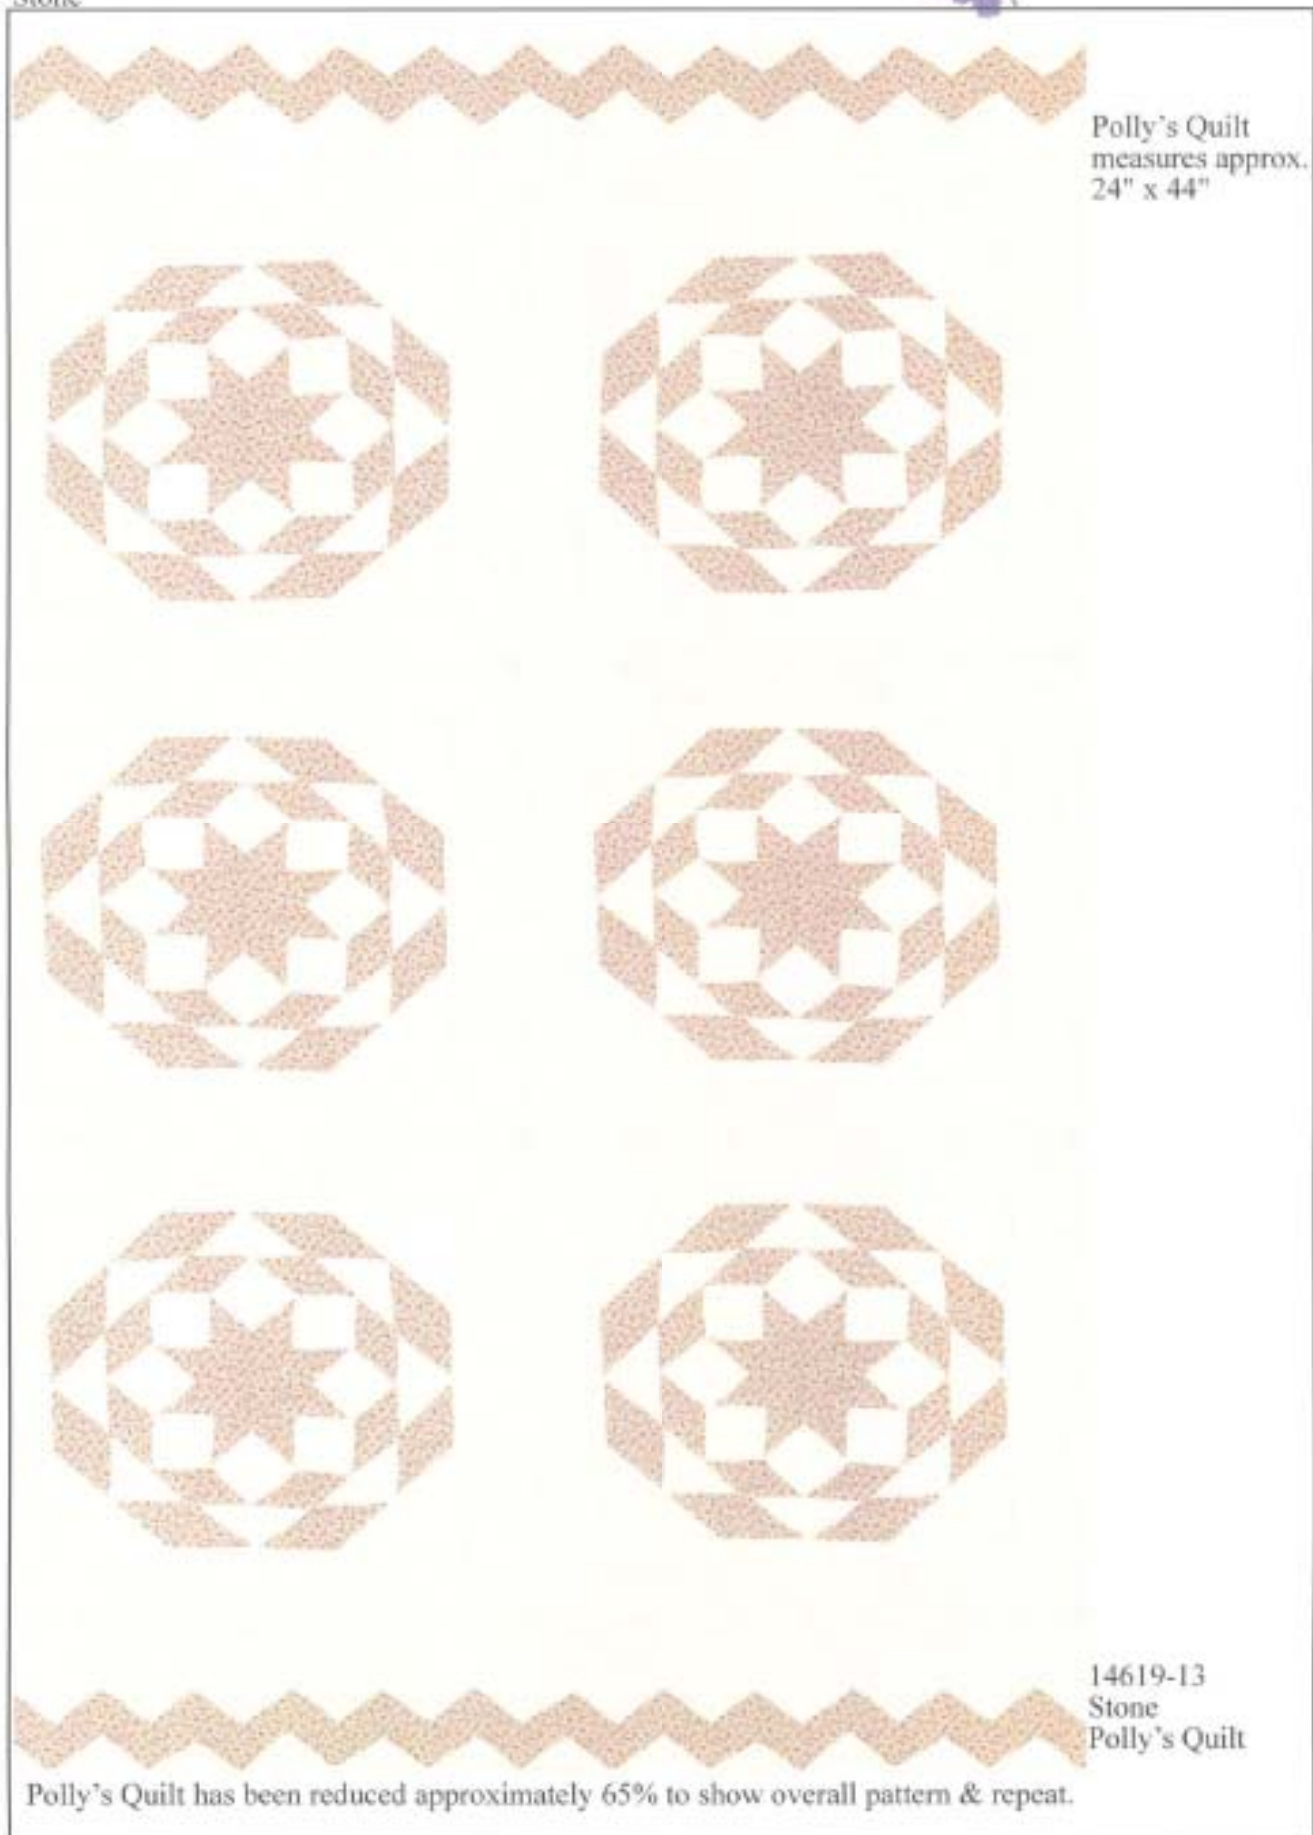

MS 0705

MS 0801

MS 0802

MU 52

Polly's Quilt
measures approx.
24" x 44"

14619-13
Stone
Polly's Quilt

Polly's Quilt has been reduced approximately 65% to show overall pattern & repeat.

Bandana Panel
measures approximately
24" x 44"

Blocks measures
approximately
20.50" x 21"

14610-15
Denim
Bandana

Panel has been reduced approximately 65% to show overall pattern & repeat.

14619-24

14612-14

14615-14

14610-14

14613-14