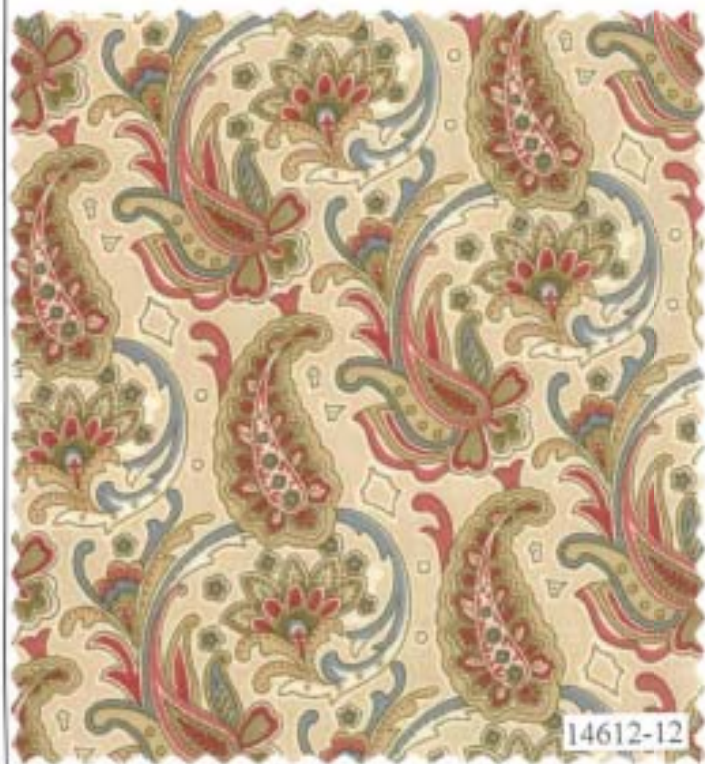

Blue & White Stripes: 3/4 yd

White: 1 - 12" square

Binding: 3/4 yd

Backing: 6 yds

MS 0701

MS 0702

MS 0703

MS 0704

MS 0705

MS 0801

MS 0802

MU 52

Polly's Quilt
measures approx.
24" x 44"

14619-13
Stone
Polly's Quilt

Polly's Quilt has been reduced approximately 65% to show overall pattern & repeat.

Bandana Panel
measures approximately
24" x 44"

Blocks measures
approximately
20.50" x 21"

14610-15
Denim
Bandana

Panel has been reduced approximately 65% to show overall pattern & repeat.

14619-24

14612-14

14615-14

14610-14

14613-14