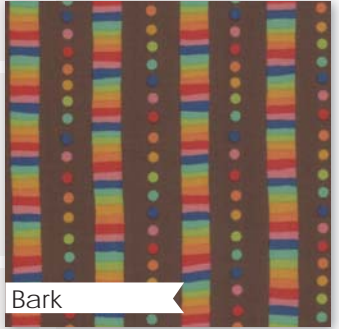

FLYING

COLORS

LC & JR Friendly!

BY MOMO

It's all about rainbows – the imagery of raindrops, lush landscapes and color paint a whimsical scene that is sure to spark your creativity. True to MoMo's unique style, these prints are playful, imaginative, and colorful.

Bark

33063 16

LB 138 / LB 138G  
Chatterbox  
Size: 55" x 63"

Bark

33061 17 \*

Bark

33064 16

Bark