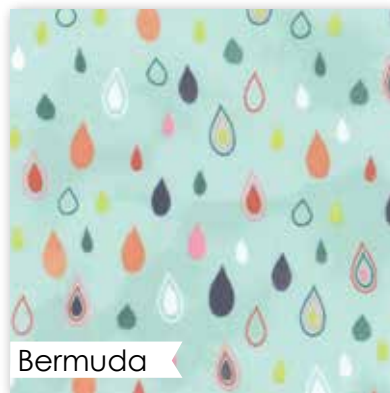

Fresh CUT

 **BASICGREY.**

BG PAT8120/ BG PAT8120G Primrose Square Size:59"x 59"

A A fresh and flirty wash of patterns is yours with BasicGrey's new *Fresh Cut* fabric collection. Perennial favorites bloom in fun corals, tart citrons, sweet pinks and grassy greens creating a bouquet of color and charm.

Bermuda

30390 15*

Bermuda

30394 15

Bermuda

30397 15

Bermuda

30392 15*

Bermuda

30398 15*

Bermuda

30395 15*

Candy

30396 12*

Candy

30394 12*