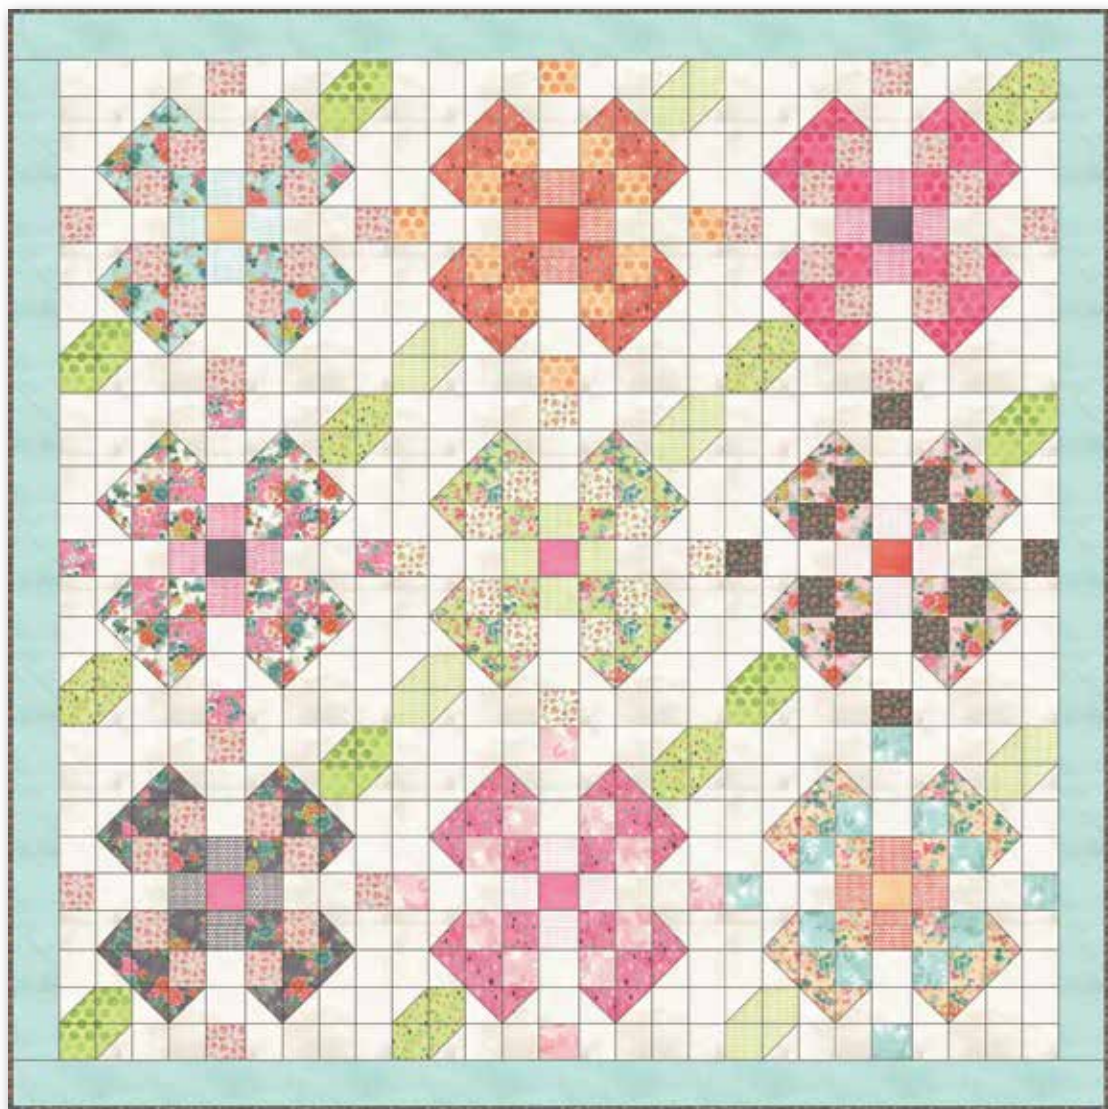

Fresh CUT

 **BASICGREY.**

BG PAT8120/ BG PAT8120G Primrose Square Size:59"x 59"

A A fresh and flirty wash of patterns is yours with BasicGrey's new *Fresh Cut* fabric collection. Perennial favorites bloom in fun corals, tart citrons, sweet pinks and grassy greens creating a bouquet of color and charm.

Bermuda

30390 15*

Bermuda

30394 15

Bermuda

30397 15

Bermuda

30392 15*

Bermuda

30398 15*

Bermuda

30395 15*

Candy

30396 12*

Candy

30394 12*

Candy

30397 12

Candy

30398 12

Candy

30391 12*

Cantaloupe

30391 19* 