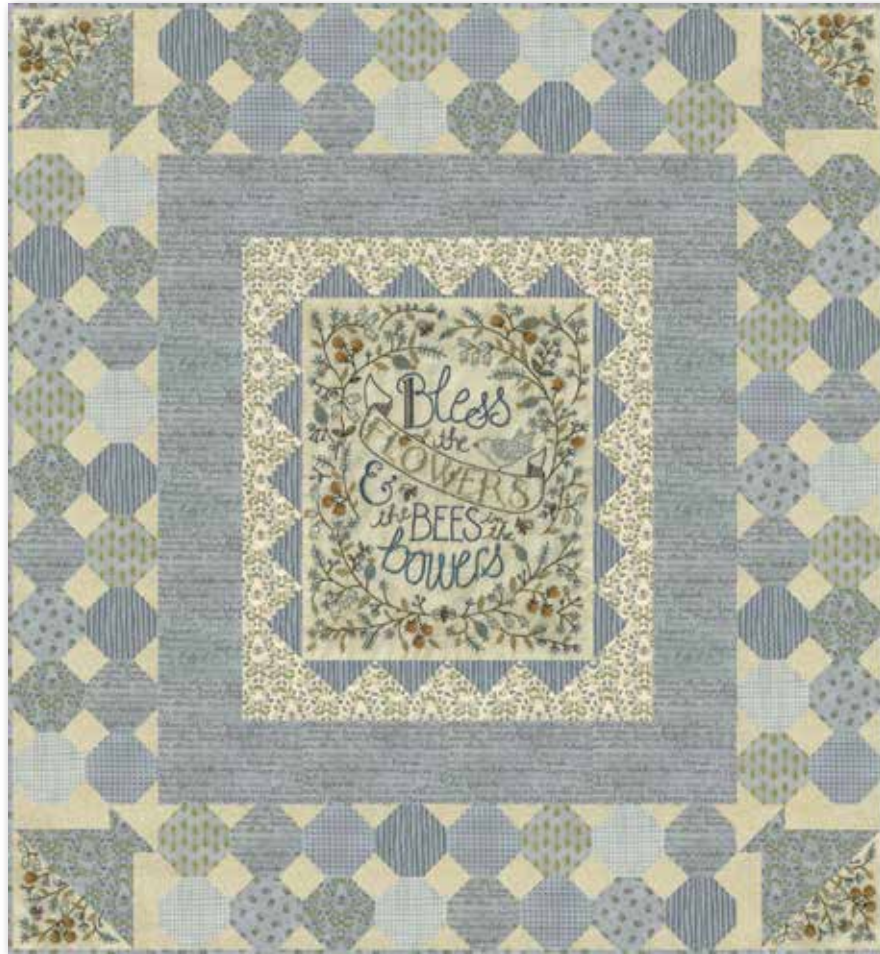

KS 1611/ KS 1611G Pocket Full of Posties Size:64" x 76"

Garden Notes

Kathy Schmitz

Garden Notes illustrates the garden treasures every gardener knows with the soft, soothing colors of a spring day. Blooms and berries, butterflies and bumble bees are rendered in the hand-drawn style of a garden journal filled with watercolors sketches. Using Goldenrod for the sunshine, Fern Green for the plants and Morning Glory blue for the perfect summer sky, this collection combines my love of gardens and drawing... even though my thumbs are only green from paint.

Tonal Daisy Linen

6098 14 *

Goldenrod Yellow

6094 13 *

KS 1608 / KS 1608C Bees in the Bowers Size: 36" x 39"

A soft touch of embroidery adds to this adorable wall hanging.

Goldenrod Yellow

6096 15 *

Goldenrod Yellow

6091 13

Goldenrod Yellow

6098 13

Goldenrod Yellow

6092 13

Goldenrod Yellow

6093 13 *