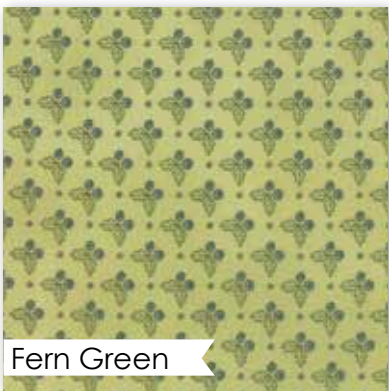

Fern Green

Fern Green

6092 12 *