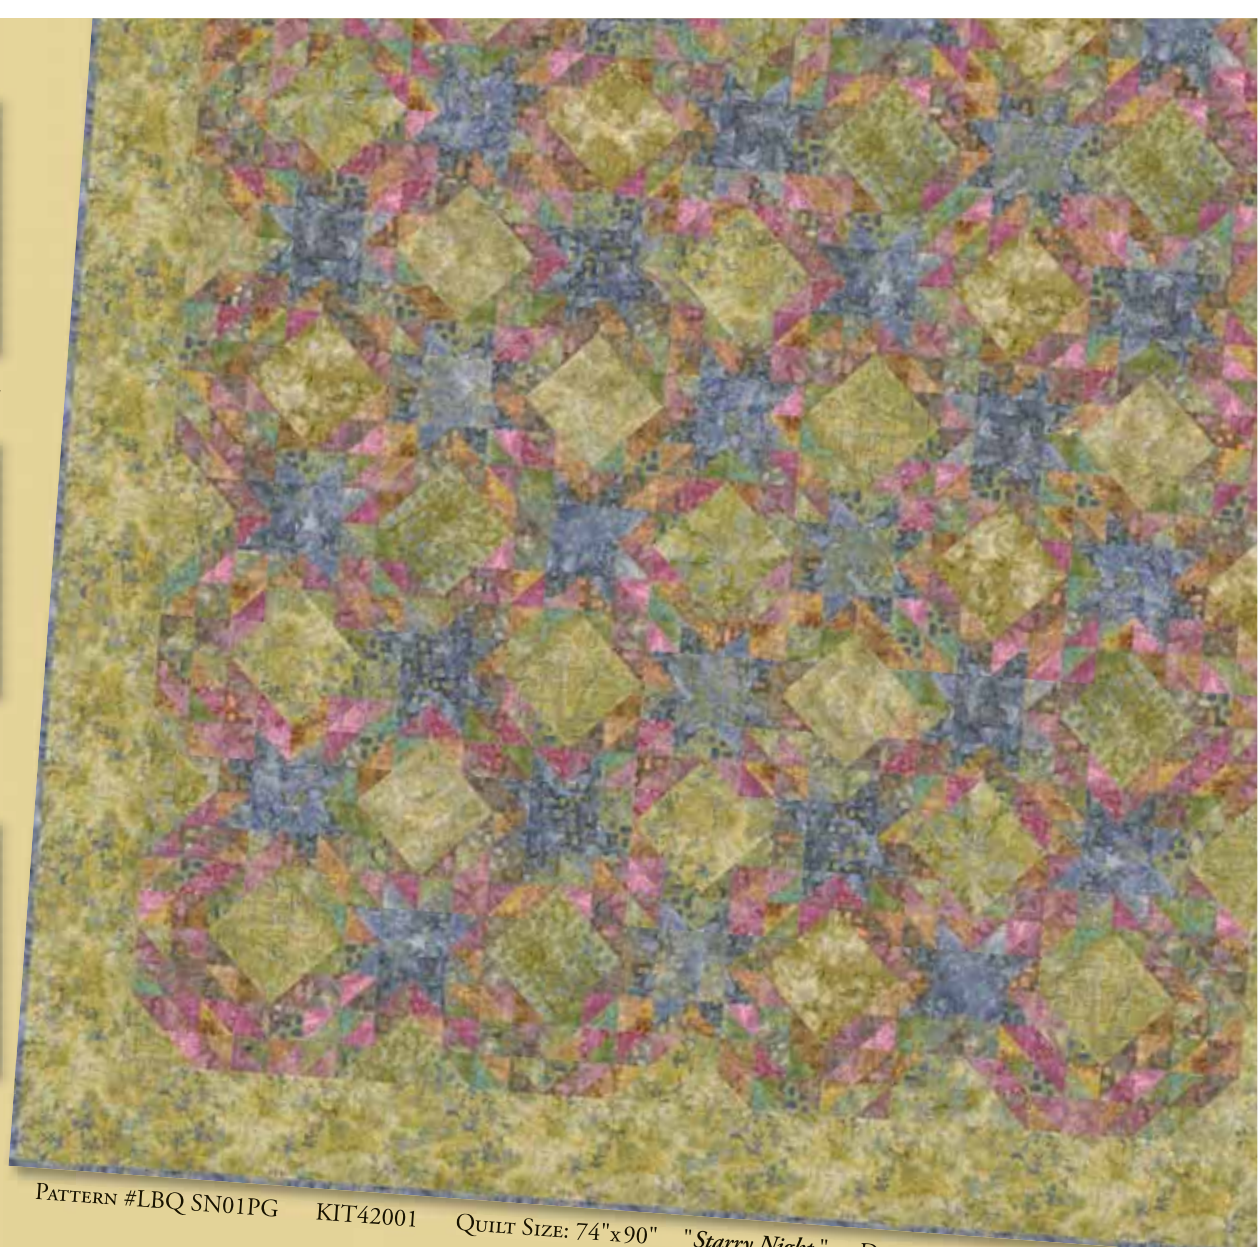

moda

Girl's Best Friend

Amber

Laundry Basket Quilts

string of pearls

Stock #42001-11

100%

A 'Best Friend' comes in many shapes and colors – from family to children to a soul mate – it is something that everyone needs and seeks in life. The playful "Girls Best Friend" collection combines love and admiration for the beautiful colors found in natural gem stones. It reflects the deeper feelings of relationships that girls love. "Diamond cut, Best Friend, Romeo" are all things that make us smile and giggle. No matter what age we might be, it's never too late to play "dress up" with our fabrics.

Stock #42001-12
DIAMOND CUTS

Stock #42001-14
PAISLEY

Stock #42001-15
ROMEO

Stock #42001-13
ROMEO

Stock #42001-34
GEMS

Stock #42001-26
ROMEO

Stock #42001-29
DIAMOND CUT

Amethyst

Stock #42001-27
DIAMOND CUT

Stock #42001-32
STRING OF PEARLS

Stock #42001-28
ROMEO

PATTERN #LBQ SN01PG KIT42001 QUILT SIZE: 74"x90" "*Starry Night*" – DESIGNED AND PIECED BY EDVTA SITAR

dainty delight

Stock #42001-33