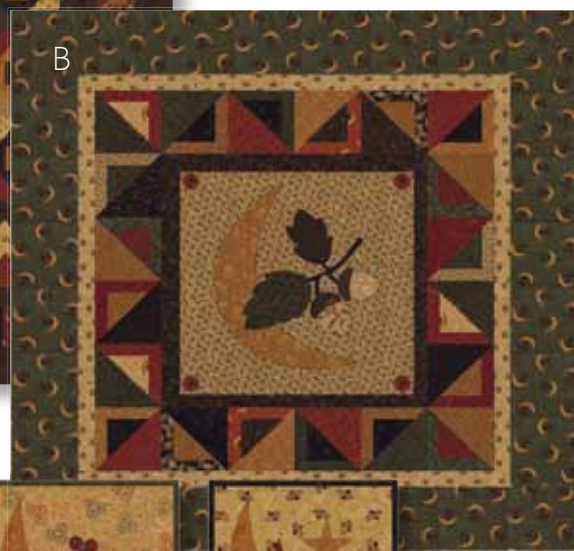

9376 17
Gold

9375 27
Tonal Gold

moda

PATTERNS from Kansas Troubles

Loose Change — #KT 12100/ KT 12100G

New Moon — #KT 55014/ KT 55014G Finished Quilt Measures 32" x 32"

Harvest Moon Mini Table Treat — #KT 22041/ KT 22014G Measures 17"

A

B

C

Harvest Moon — #KT 11098/ KT 11098G
Includes Pattern for A & B quilts shown above. Optional centers (C) for quilt B.

September Delivery

SKUS: 40 PRINTS
CONTENT: 100% COTTON

PRINTS:

- ASST.9370-15 15 YARDS OF EACH
- ASST.9370-12 12 YARDS OF EACH
- ASST.9370-10 10 YARDS OF EACH
- ASST.9370-10H 10 YARDS OF 20 SKUS*
- 9370AB BUNDLE: 40 SKUS 18"X22"
- 9370F8 BUNDLE: 40 SKUS 9"X22"
- 9370HB HONEY BUN - (40) 1½"X45" STRIPS - PK 6
- 9370JR JELLYROLL - (40) 2½"X45" STRIPS - PK 4
- 9370LC LAYER CAKE - (42) 10"X10" SQUARES - PK 4
- 9370PP (42) 5"X5" SQUARES - PK 12
- 9370MC (42) 2½" SQUARES - MULTIPLE 24