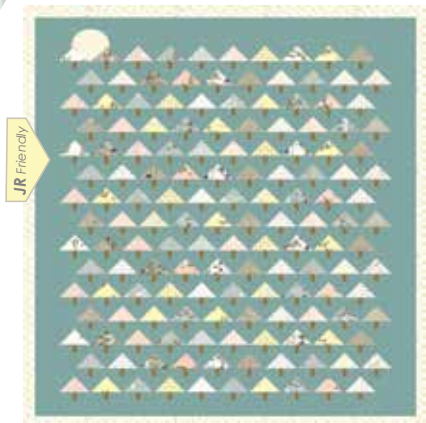

HUSHABYE HOLLOW PRINTS & BRUSHED

PRINTS & BRUSHED
add "B" to any stock number to order brushed.

LYDIA NELSON of *Dreamy Quilts*

DARLING FOR ALL 'BOY OR GIRL 'BIG OR SMALL

DQ 018 / DQ 018G The Littles
Size: 48" x 48"

49010 11* / 49010 11B*

49008 21 / B

49015 11* / B*

49012 12 / B

DQ 017 / DQ 017G Hushabye
Size: 48" x 48"

49016 11* / B*

49013 11* / B*

49014 11 / B

Dream Big

MARCH 2017 BUCKET

Hushabye Hollow imagines the nighttime ritual of a forested valley abundant with little creatures. A glass of milk "night-cap" for a sleepy owl, a beaver brushing his teeth after a long day of chomping and a skunk taking a bath with a bucket in the woods. There's also a fox strumming a lullaby on the lute for a curious mouse and the man on the moon reading himself to sleep. These motifs are accompanied by vines and soft florals, ladybugs of the forest and pin-dots, vintage ticking and all of the animals in their slumber. These fabrics are perfect for boys and girls alike with their soft colors and timeless feel.

DQ 016 / DQ 016G The Hollow
Size: 45" x 51"

49010

Asst. 15

Asst. 15B

Asst. 10

Asst. 10B

Low Cal 10

Low Cal 10B