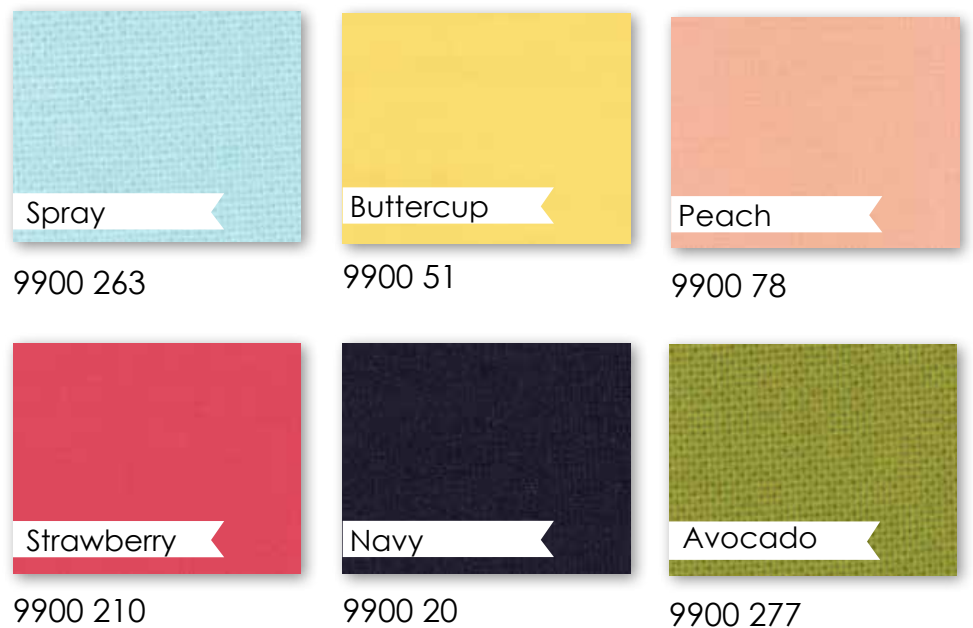

Little Miss Sunshine

Lella Boutique

LB 142 / LB 142G
Cottage Blossoms Size: 77" x 81.5"

Bella Solids

Buttercup

5021 12

Buttercup

5027 12*

Buttercup

5020 12*

Buttercup

5023 11

Buttercup

5024 12*

Peach

5020 13*

AB F8 JR LC MC PP

• 100% Premium Cotton • 33 Prints
JR's, LC's, MC's and PP's include two of each of 5026 and 5027-12, 15, & 16.
Assortments & Precuts do not include Bella Solids.

Delivery: April, 2016