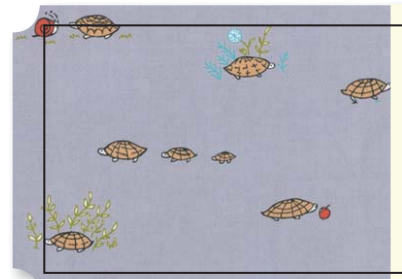

18514 20*

18515 11*

18517 15*

18510 11*

18511 11*

18514 11*

SEPTEMBER DELIVERY

- ★ ASST. 18510-15 15 YARDS OF EACH
- ★ ASST. 18510-12 12 YARDS OF EACH
- ★ ASST. 18510-12H 12 YARDS OF 16 SKUS
- ★ ASST. 18510-9 9 YARDS OF EACH
- ★ ASST. KIT18510 12 YARDS OF EACH
- ★ 18510AB BUNDLE: 32 SKUS 18"X 22"
- ★ 18510F8 BUNDLE: 32 SKUS 9"X 22"
- ★ 18510JR JELLYROLL: (40) 2½"X 45" STRIPS - PK 4
- ★ 18510LC LAYER CAKE: (42) 10"X 10" SQUARES - PK 4
- ★ 18510PP (42) 5"X 5" SQUARES - PK 12
- ★ PS18510 PROJECT SHEET - PK 25
- ★ KIT18510 QUILT KIT

*JR'S, LC'S & PP'S INCLUDE TWO EACH OF 18512, 18517 & 18515-11.

SKUS: PRINTS: 32, DOUBLE FACE QUILT: 2

CONTENT: 44"X 45" 100% COTTON

18510 15

18514 15*

18516 17*

18513 15

18512 37