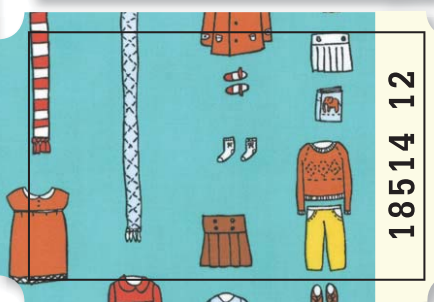

Little apples is all about what happens in the fall, the kids are playing in the park with their scarves flapping in the wind and singing rhyming songs, round and round they go, just like the seasons. The little apples are falling off the trees and spied by a tortoise who has momentarily peeked out from under his shell and decided to take a stroll. The leaves are swirling around on the wind, providing a brilliantly coloured backdrop to all the goings on, the beauty of fall is definitely here!

18514 16

18511 16

18510 22*

18515 27

moda
MODAFABRICS.COM

PS18510 Little Apples Quilt
Measures 51" x 59"

18513 20*

18511 20

18514 20*

18515 11*

18517 15*

18510 11*

18511 11*

18514 11*

SEPTEMBER DELIVERY

- ★ ASST. 18510-15 15 YARDS OF EACH
- ★ ASST. 18510-12 12 YARDS OF EACH
- ★ ASST. 18510-12H 12 YARDS OF 16 SKUS
- ★ ASST. 18510-9 9 YARDS OF EACH
- ★ ASST. KIT18510 12 YARDS OF EACH
- ★ 18510AB BUNDLE: 32 SKUS 18"X 22"
- ★ 18510F8 BUNDLE: 32 SKUS 9"X 22"
- ★ 18510JR JELLYROLL: (40) 2½"X 45" STRIPS - PK 4
- ★ 18510LC LAYER CAKE: (42) 10"X 10" SQUARES - PK 4
- ★ 18510PP (42) 5"X 5" SQUARES - PK 12
- ★ PS18510 PROJECT SHEET - PK 25
- ★ KIT18510 QUILT KIT

*JR'S, LC'S & PP'S INCLUDE TWO EACH OF 18512, 18517 & 18515-11.

SKUS: PRINTS: 32, DOUBLE FACE QUILT: 2

CONTENT: 44"X 45" 100% COTTON

18510 15

18514 15*

18516 17*

18513 15

18512 37