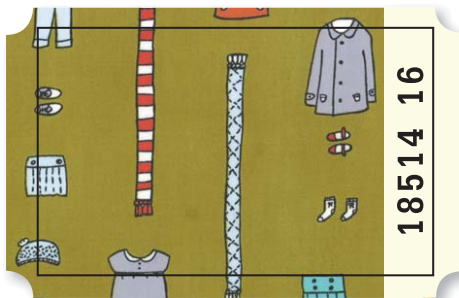

Little apples is all about what happens in the fall, the kids are playing in the park with their scarves flapping in the wind and singing rhyming songs, round and round they go, just like the seasons. The little apples are falling off the trees and spied by a tortoise who has momentarily peeked out from under his shell and decided to take a stroll. The leaves are swirling around on the wind, providing a brilliantly coloured backdrop to all the goings on, the beauty of fall is definitely here!

18514 16

18511 16

18510 22*

18515 27

moda
MODAFABRICS.COM

PS18510 Little Apples Quilt
Measures 51" x 59"

18513 20*

18511 20

18514 20*

18515 11*

18517 15*

18510 11*

18511 11*

18514 11*

SEPTEMBER DELIVERY

- ★ ASST. 18510-15 15 YARDS OF EACH
- ★ ASST. 18510-12 12 YARDS OF EACH
- ★ ASST. 18510-12H 12 YARDS OF 16 SKUS
- ★ ASST. 18510-9 9 YARDS OF EACH
- ★ ASST. KIT18510 12 YARDS OF EACH
- ★ 18510AB BUNDLE: 32 SKUS 18"X 22"
- ★ 18510F8 BUNDLE: 32 SKUS 9"X 22"
- ★ 18510JR JELLYROLL: (40) 2½"X 45" STRIPS - PK 4
- ★ 18510LC LAYER CAKE: (42) 10"X 10" SQUARES - PK 4
- ★ 18510PP (42) 5"X 5" SQUARES - PK 12
- ★ PS18510 PROJECT SHEET - PK 25
- ★ KIT18510 QUILT KIT

*JR'S, LC'S & PP'S INCLUDE TWO EACH OF 18512, 18517 & 18515-11.

SKUS: PRINTS: 32, DOUBLE FACE QUILT: 2

CONTENT: 44"X 45" 100% COTTON

18510 15

18514 15*

18516 17*

18513 15

18512 37