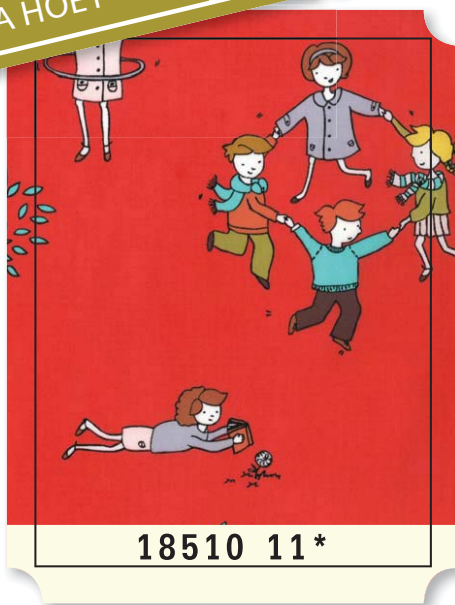

Little apples is all about what happens in the fall, the kids are playing in the park with their scarves flapping in the wind and singing rhyming songs, round and round they go, just like the seasons. The little apples are falling off the trees and spied by a tortoise who has momentarily peeked out from under his shell and decided to take a stroll. The leaves are swirling around on the wind, providing a brilliantly coloured backdrop to all the goings on, the beauty of fall is definitely here!

18514 16

18511 16

18510 22*

18515 27

moda
MODAFABRICS.COM

PS18510 Little Apples Quilt
Measures 51" x 59"

18513 20*

18511 20

18514 20*

18515 11*

18517 15*

18510 11*

18511 11*

18514 11*

SEPTEMBER DELIVERY

- ★ ASST. 18510-15 15 YARDS OF EACH
- ★ ASST. 18510-12 12 YARDS OF EACH
- ★ ASST. 18510-12H 12 YARDS OF 16 SKUS
- ★ ASST. 18510-9 9 YARDS OF EACH
- ★ ASST. KIT18510 12 YARDS OF EACH
- ★ 18510AB BUNDLE: 32 SKUS 18"X 22"
- ★ 18510F8 BUNDLE: 32 SKUS 9"X 22"
- ★ 18510JR JELLYROLL: (40) 2½"X 45" STRIPS - PK 4
- ★ 18510LC LAYER CAKE: (42) 10"X 10" SQUARES - PK 4
- ★ 18510PP (42) 5"X 5" SQUARES - PK 12
- ★ PS18510 PROJECT SHEET - PK 25
- ★ KIT18510 QUILT KIT

*JR'S, LC'S & PP'S INCLUDE TWO EACH OF 18512, 18517 & 18515-11.

SKUS: PRINTS: 32, DOUBLE FACE QUILT: 2

CONTENT: 44"X 45" 100% COTTON

18510 15

18514 15*

18516 17*

18513 15

18512 37