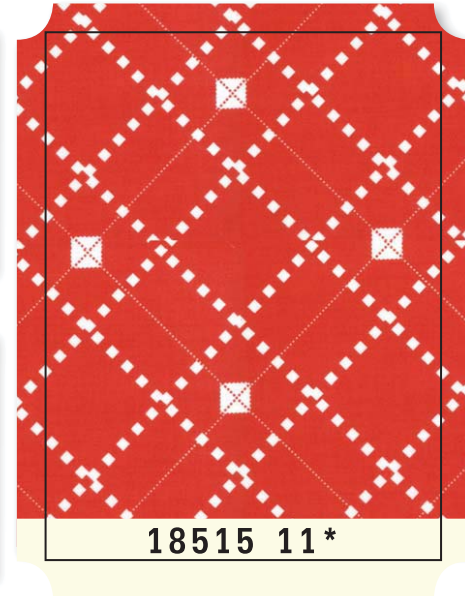

Little apples is all about what happens in the fall, the kids are playing in the park with their scarves flapping in the wind and singing rhyming songs, round and round they go, just like the seasons. The little apples are falling off the trees and spied by a tortoise who has momentarily peeked out from under his shell and decided to take a stroll. The leaves are swirling around on the wind, providing a brilliantly coloured backdrop to all the goings on, the beauty of fall is definitely here!

18514 16

18511 16

18510 22*

18515 27

moda
MODAFABRICS.COM

PS18510 Little Apples Quilt
Measures 51" x 59"

18513 20*

18511 20

18514 20*

18515 11*

18517 15*

18510 11*

18511 11*

18514 11*

SEPTEMBER DELIVERY

- ★ ASST. 18510-15 15 YARDS OF EACH
- ★ ASST. 18510-12 12 YARDS OF EACH
- ★ ASST. 18510-12H 12 YARDS OF 16 SKUS
- ★ ASST. 18510-9 9 YARDS OF EACH
- ★ ASST. KIT18510 12 YARDS OF EACH
- ★ 18510AB BUNDLE: 32 SKUS 18"X 22"
- ★ 18510F8 BUNDLE: 32 SKUS 9"X 22"
- ★ 18510JR JELLYROLL: (40) 2½"X 45" STRIPS - PK 4
- ★ 18510LC LAYER CAKE: (42) 10"X 10" SQUARES - PK 4
- ★ 18510PP (42) 5"X 5" SQUARES - PK 12
- ★ PS18510 PROJECT SHEET - PK 25
- ★ KIT18510 QUILT KIT

*JR'S, LC'S & PP'S INCLUDE TWO EACH OF 18512, 18517 & 18515-11.

SKUS: PRINTS: 32, DOUBLE FACE QUILT: 2

CONTENT: 44"X 45" 100% COTTON

18510 15

18514 15*

18516 17*

18513 15

18512 37