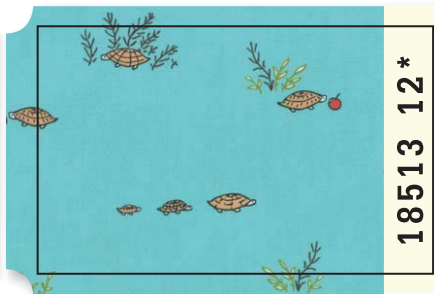

Little apples is all about what happens in the fall, the kids are playing in the park with their scarves flapping in the wind and singing rhyming songs, round and round they go, just like the seasons. The little apples are falling off the trees and spied by a tortoise who has momentarily peeked out from under his shell and decided to take a stroll. The leaves are swirling around on the wind, providing a brilliantly coloured backdrop to all the goings on, the beauty of fall is definitely here!

18514 16

18511 16

18510 22*

18515 27

moda
MODAFABRICS.COM

PS18510 Little Apples Quilt
Measures 51" x 59"

18513 20*

18511 20

*JR'S, LC'S & PP'S INCLUDE TWO EACH OF 18512, 18517 & 18515-11.

SKUS: PRINTS: 32, DOUBLE FACE QUILT: 2

CONTENT: 44"X 45" 100% COTTON

18510 15

18514 15*

18516 17*

18513 15

18512 37