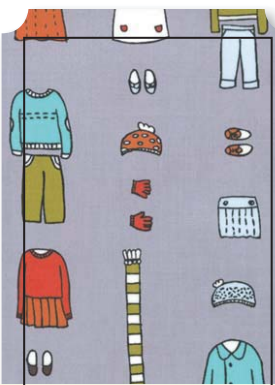

18514 16

18511 16

18510 22*

18515 27

moda
MODAFABRICS.COM

PS18510 Little Apples Quilt
Measures 51" x 59"

18513 20*

18511 20

18514 20*

18515 11*

18517 15*

18510 11*

18511 11*

18514 11*

SEPTEMBER DELIVERY

- ★ ASST. 18510-15 15 YARDS OF EACH
- ★ ASST. 18510-12 12 YARDS OF EACH
- ★ ASST. 18510-12H 12 YARDS OF 16 SKUS
- ★ ASST. 18510-9 9 YARDS OF EACH
- ★ ASST. KIT18510 12 YARDS OF EACH
- ★ 18510AB BUNDLE: 32 SKUS 18"X 22"
- ★ 18510F8 BUNDLE: 32 SKUS 9"X 22"
- ★ 18510JR JELLYROLL: (40) 2½"X 45" STRIPS - PK 4
- ★ 18510LC LAYER CAKE: (42) 10"X 10" SQUARES - PK 4
- ★ 18510PP (42) 5"X 5" SQUARES - PK 12
- ★ PS18510 PROJECT SHEET - PK 25
- ★ KIT18510 QUILT KIT

*JR'S, LC'S & PP'S INCLUDE TWO EACH OF 18512, 18517 & 18515-11.

SKUS: PRINTS: 32, DOUBLE FACE QUILT: 2

CONTENT: 44"X 45" 100% COTTON

18510 15

18514 15*

18516 17*

18513 15

18512 37