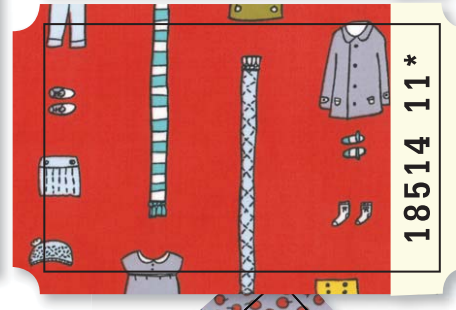

18514 16

18511 16

18510 22*

18515 27

moda
MODAFABRICS.COM

PS18510 Little Apples Quilt
Measures 51" x 59"

18513 20*

18511 20

18514 20*

18515 11*

18517 15*

18510 11*

18511 11*

18514 11*

SEPTEMBER DELIVERY

- ★ ASST. 18510-15 15 YARDS OF EACH
- ★ ASST. 18510-12 12 YARDS OF EACH
- ★ ASST. 18510-12H 12 YARDS OF 16 SKUS
- ★ ASST. 18510-9 9 YARDS OF EACH
- ★ ASST. KIT18510 12 YARDS OF EACH
- ★ 18510AB BUNDLE: 32 SKUS 18"X 22"
- ★ 18510F8 BUNDLE: 32 SKUS 9"X 22"
- ★ 18510JR JELLYROLL: (40) 2½"X 45" STRIPS - PK 4
- ★ 18510LC LAYER CAKE: (42) 10"X 10" SQUARES - PK 4
- ★ 18510PP (42) 5"X 5" SQUARES - PK 12
- ★ PS18510 PROJECT SHEET - PK 25
- ★ KIT18510 QUILT KIT

*JR'S, LC'S & PP'S INCLUDE TWO EACH OF 18512, 18517 & 18515-11.

SKUS: PRINTS: 32, DOUBLE FACE QUILT: 2

CONTENT: 44"X 45" 100% COTTON

18510 15

18514 15*

18516 17*

18513 15

18512 37