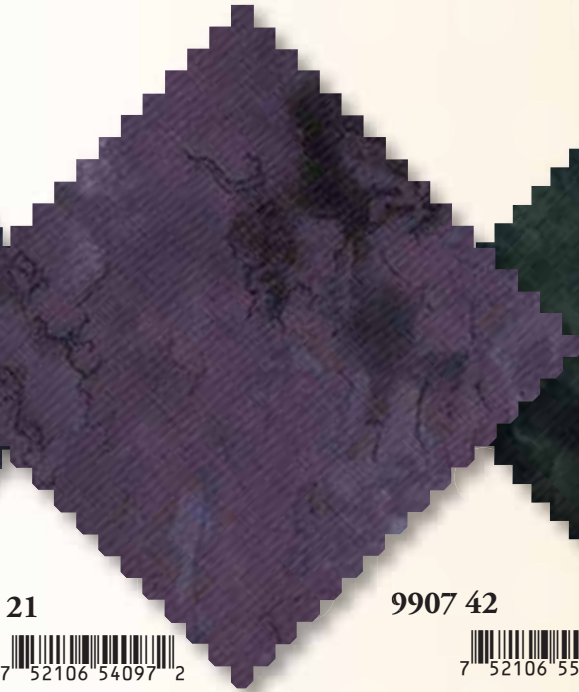

# Marble Mate Multi's

9907 60

9907 39

9907 68

9907 82

9907 11

9907 35

9907 29

9907 31

9907 77

9907 50

9907 21

9907 42

9907 70

*moda*

BEAUTIFUL BLENDABLES  
FOR ALL YOUR QUILTING NEEDS

44/45" wide 100% Cotton  
15yds. D/R