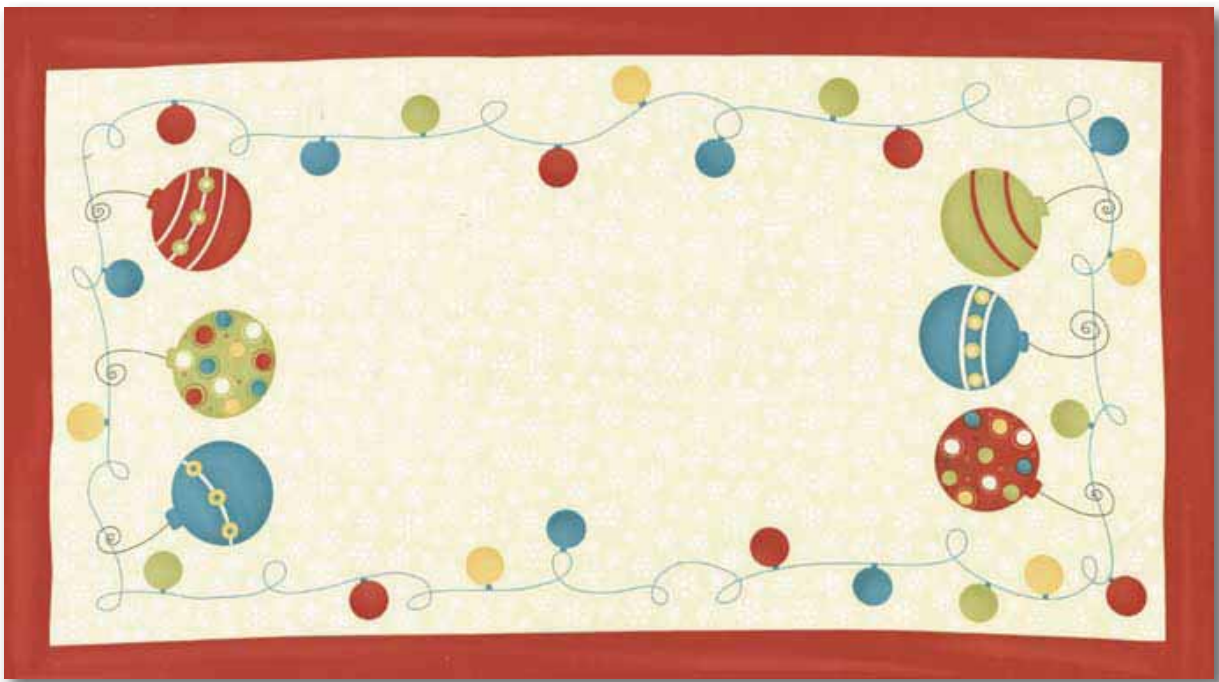

17369-11 WINTER WHITE

17362-11 WINTER WHITE

17367-11 WINTER WHITE

17360-11 MULTI Panel 24" x 44"
Reduced to show Repeat

17365-12 CANDY CANE

17366-22 CANDY CANE

17361-12 CANDY CANE Panel 24" x 44"
Reduced to show Repeat

17367-12 CANDY CANE

model

THROUGH THE WOODS 74" x 82"
KIT 17360

DESIGNED BY SANDY GERVAIS - KIT INCLUDES FABRIC FOR QUILT TOP, BINDING & PATTERN

PH387
THROUGH THE WOODS

PH386
Dinner Party Runner

PH385
Shiny and Bright