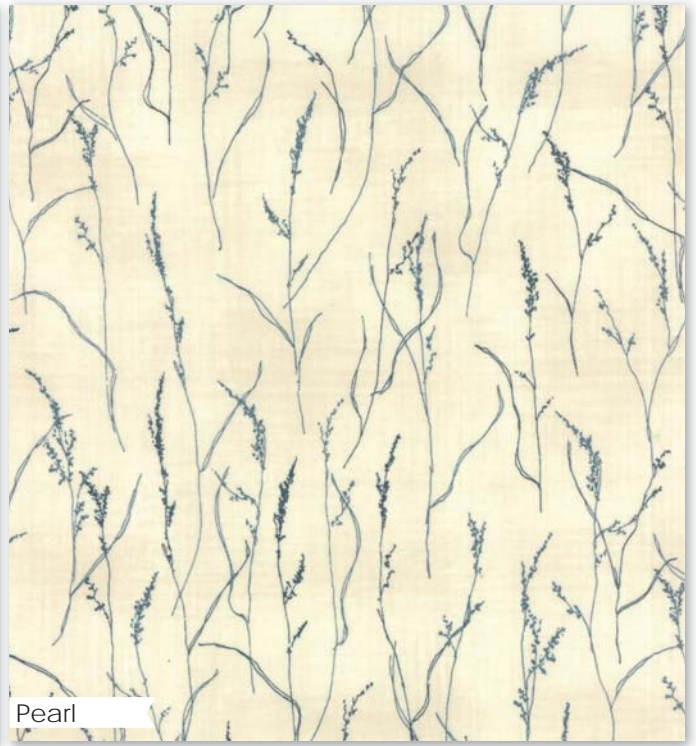

Jolly Whales Size: 42" x 42"
Pattern available
www.modafabrics.com/freepatterns

MORE HEARTY GOOD WISHES

BY JANET CLARE

ORDER ONLINE 24 HRS. @ MODAFABRICS.COM

Pearl Ocean

1370 18

Pearl

1371 16

Pearl

1350 23

Pearl

1354 20

Pearl Sand

1370 17

Pearl

1357 17