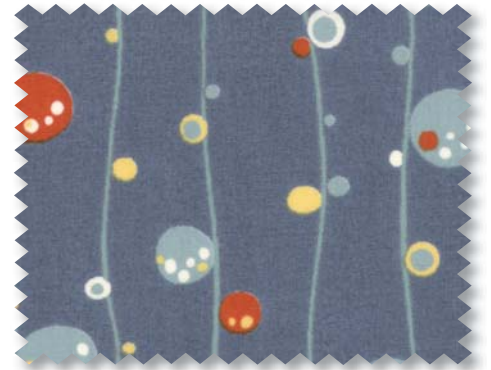

odyssea

by momo

Web Pattern Quilt Made By Carolyn St. Clair Quilt Measures 63" x 63"

32187 21
HOMER OCEAN

32183 32
NAUTICA OCEAN

TIP:
Hand wash quilts that are not cotton based. Use large tub, making sure detergent is fully dissolved before placing quilt in tub.

32181 20
POSEIDON OCEAN

32186 39
IONIA OCEAN

32184 20
ATHENA OCEAN

odyssea by momo

Take a dip in the big blue sea of fantasy. Odyssea is underwater adventure worth the trip. This labyrinth of sea weed and coral will ignite the imagination and kindle your deepest crafty desires. From vibrant red coral to tranquil sea glass this collection will turn even the simplest project into a true work of art