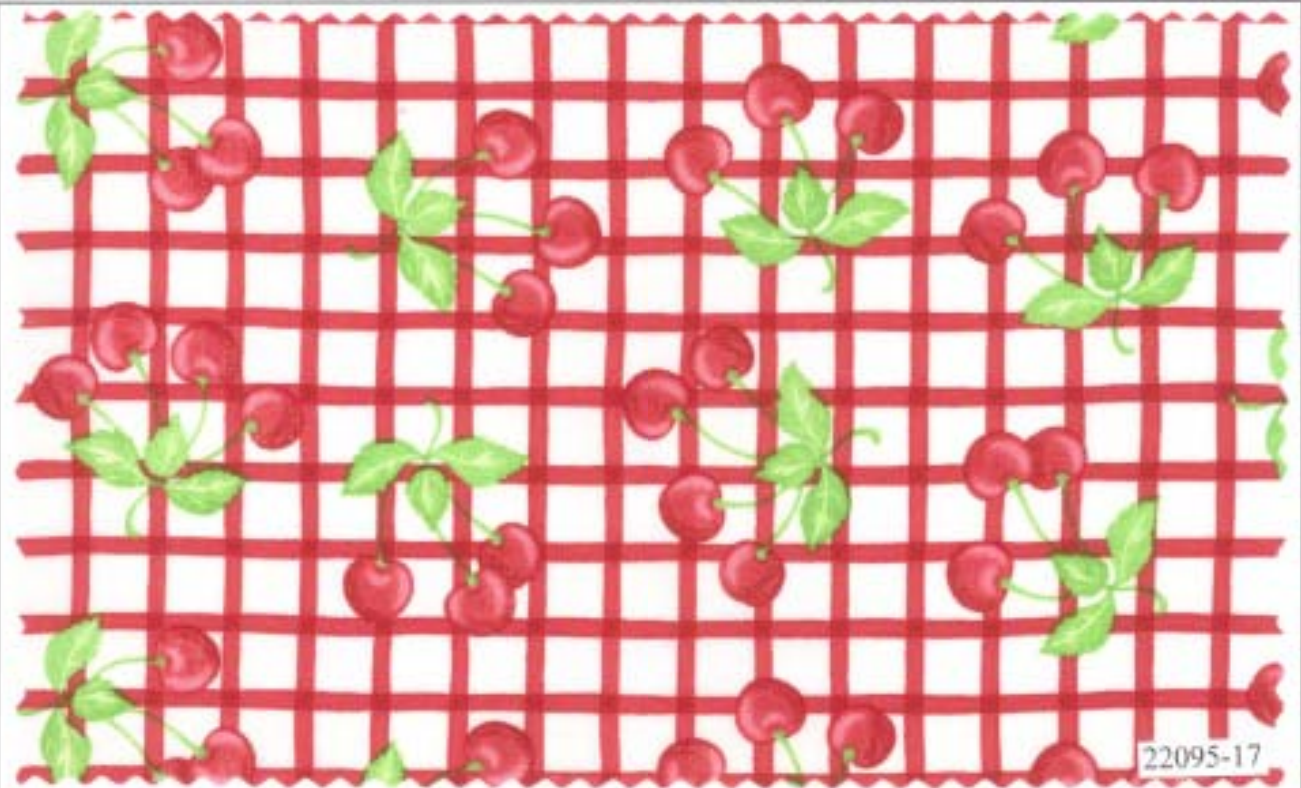

Oh-Cherry-Oh!

"Me & My Sister

Page 2 of 8
Cherry Red