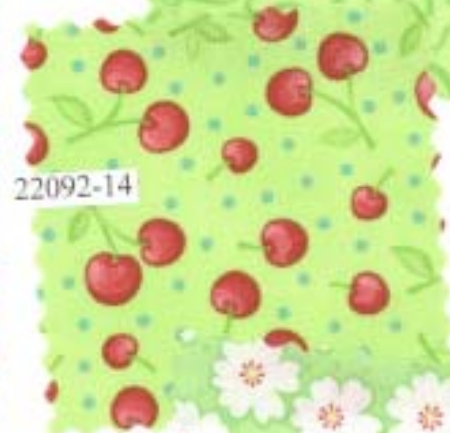

Oh-Cherry-Oh!

"Me & My Sister"

Page 5 of 8
Leafy Lime