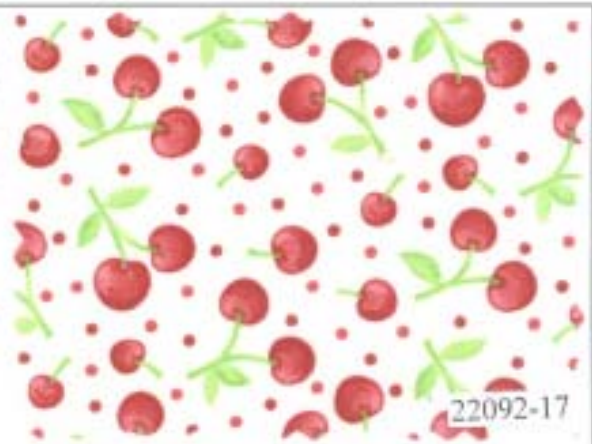

Emma Charm Tablet
 Stock #: MMS 8086
 Retail: \$70.00
 Uses: Charm Packs
 Quilt measures:
 34 x 37

Oh-Cherry-Oh!

"Me & My Sister"

Page 1 of 8
Multi

Panel Measures
Approximately
24" x 44"

Blocks Measure
Approximately
7" x 7"

22090-11
Multi

Fabric has been reduce to show overall design.

Oh-Cherry-Oh!

"Me & My Sister

Page 2 of 8
Cherry Red

Oh-Cherry-Oh!

Me & My Sister

Page 3 of 8
White/Cherry Red