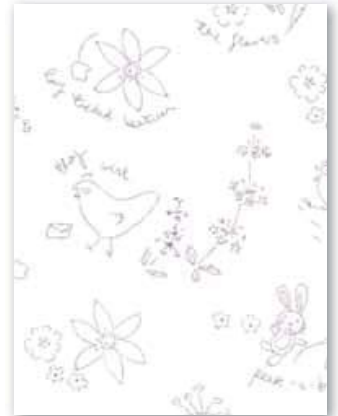

# aneela hoey posy

18553 12 / Daisy

18554 18 / Daisy

18550 12 / Daisy

18550 15 / Foxglove

18552 15 / Foxglove

18553 15 / Foxglove

18551 18 / Daisy

18553 13 / Honeysuckle

18557 23 / Foxglove

18554 21 / Foxglove

18552 13 / Honeysuckle

moda

Colored Skus indicate low cal assortment

18552 14 / Lilac

18550 14 / Lilac