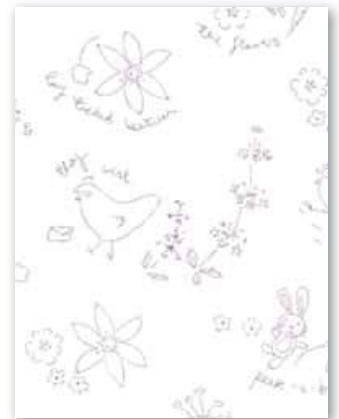

aneela hoey posy

18553 12 / Daisy

18554 18 / Daisy

18550 12 / Daisy

18550 15 / Foxglove

18552 15 / Foxglove

18553 15 / Foxglove

18551 18 / Daisy

18553 13 / Honeysuckle

18557 23 / Foxglove

18554 21 / Foxglove

18552 13 / Honeysuckle

moda

Colored Skus indicate low cal assortment

18552 14 / Lilac

18550 14 / Lilac