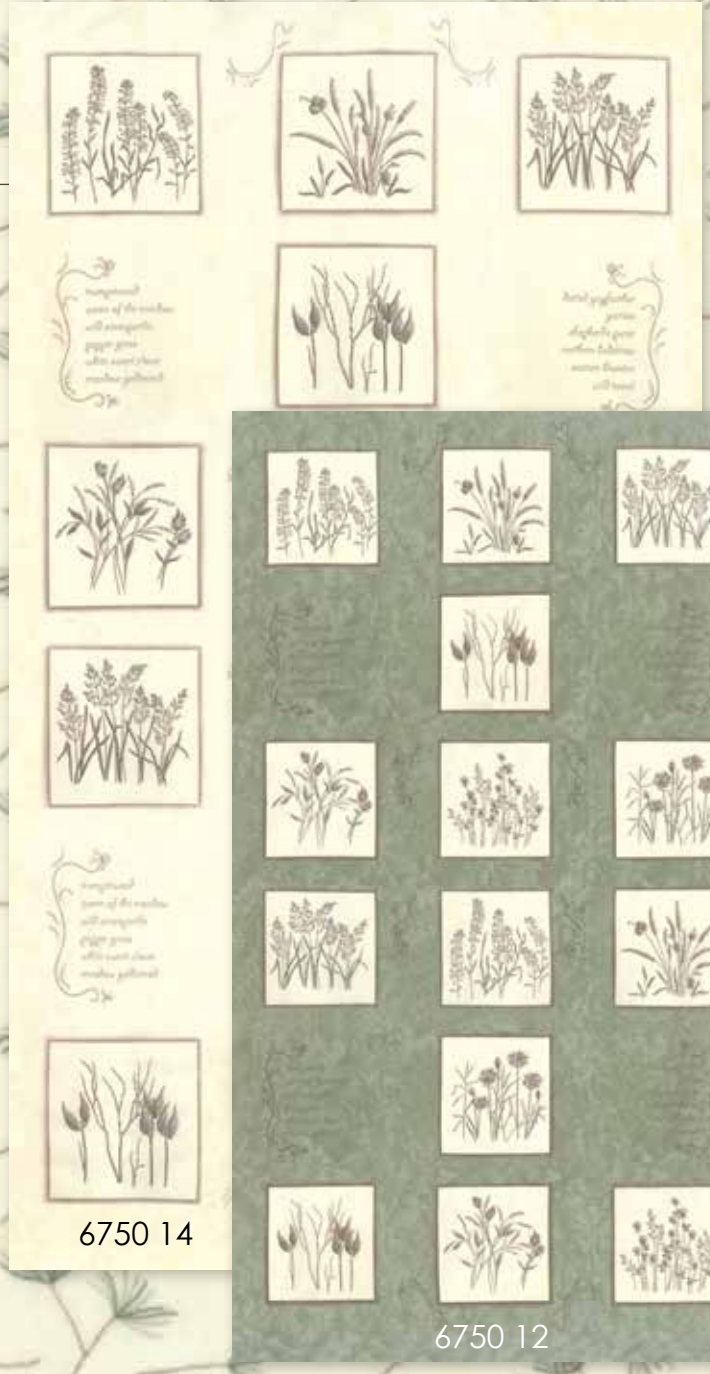

Prairie Grass

BY HOLLY TAYLOR

6751 14

6753 14

6754 14

6538 164

We tried a new technique in painting this new line. Our inspiration was an embossed greeting card. We loved the depth and shading it had so we meticulously worked to achieve that effect. We hope you love it as much as we do! Holly Taylor 🌿

6752 14

6755 14

6756 14

6752 24

*2 Colorways
Running Yardage
Squares measure
2.5" x 3"*

6751 12

6756 22

6756 12

6538 168

*Patterns from
Antler Quilt Designs*

JR Friendly

AQD 0219/ AQD 0219G Mysterious 63"x79"

PP Friendly

AQD 0119/ AQD 0119G Hopscotch Runner 17"x54"
Requires a Charm pack, panel and background fabric

2 colorways
panel 24"x45"

Squares measure 5" x 5"

6754 22

6755 22

6538 165

6753 16

6750 14

6750 12

moda