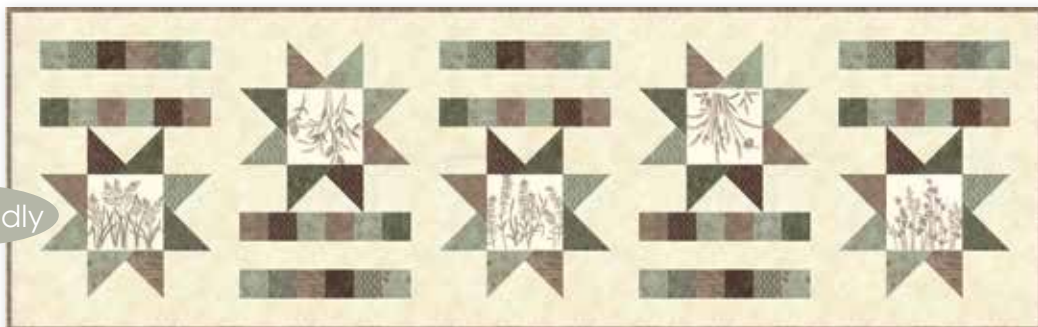

6538 168

*Patterns from
Antler Quilt Designs*

JR Friendly

AQD 0219/ AQD 0219G Mysterious 63"x79"

PP Friendly

AQD 0119/ AQD 0119G Hopscotch Runner 17"x54"
Requires a Charm pack, panel and background fabric

2 colorways
panel 24"x45"

Squares measure 5" x 5"

6754 22

6755 22

6538 165

6753 16

6750 14

6750 12

moda