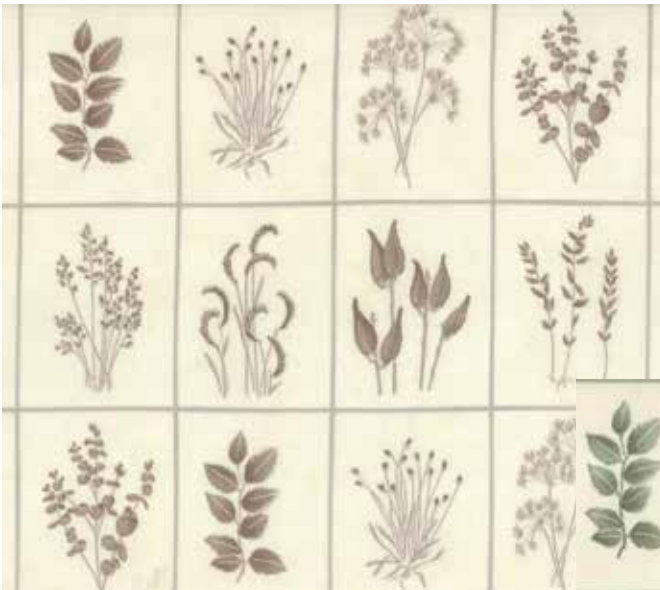

Prairie Grass

BY HOLLY TAYLOR

6751 14

6753 14

6754 14

6538 164

We tried a new technique in painting this new line. Our inspiration was an embossed greeting card. We loved the depth and shading it had so we meticulously worked to achieve that effect. We hope you love it as much as we do! Holly Taylor 🌿

6752 14

6755 14

6756 14

6752 24

*2 Colorways
Running Yardage
Squares measure
2.5" x 3"*

6751 12

6756 22

6756 12

6538 168

*Patterns from
Antler Quilt Designs*

JR Friendly

AQD 0219/ AQD 0219G Mysterious 63"x79"

PP Friendly

AQD 0119/ AQD 0119G Hopscotch Runner 17"x54"
Requires a Charm pack, panel and background fabric

2 colorways
panel 24"x45"