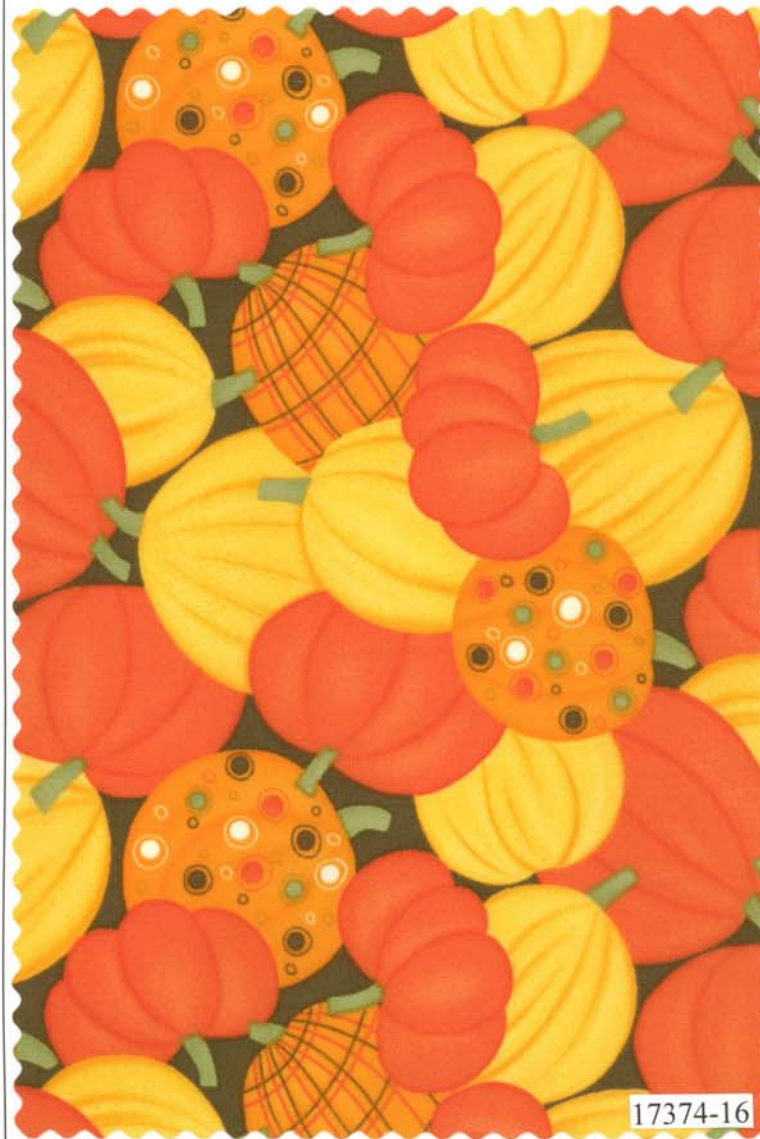

Pumpkins Gone Wild

by Sandy Gervais

Panel
measures
approx:
24" X 44"

17377-11
Multi

Panel has been reduced approximately 65% to show overall pattern, design & repeat.

Page 3 of 12
Walnut

17378-19

7521-287

Panel has been reduced approximately 65% to show overall pattern, design & repeat

Panel
measures
approx:
24" X 44"

17387-11
Multi

17388-11

17388-13

7521-283

17384-13

17374-13