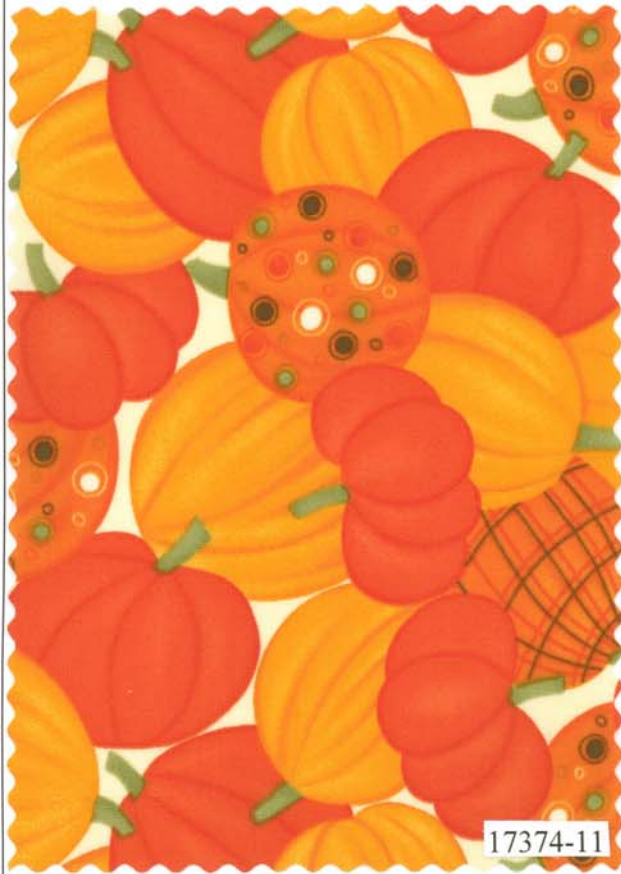

Panel has been reduced approximately 65% to show overall pattern, design & repeat

Panel
measures
approx:
24" X 44"

17387-11
Multi

17388-11

17388-13

7521-283

17384-13

17374-13

17287-53

17373-13

Pumpkins Gone Wild

by Sandy Gervais

17372-11

17388-12

17374-11

17379-13