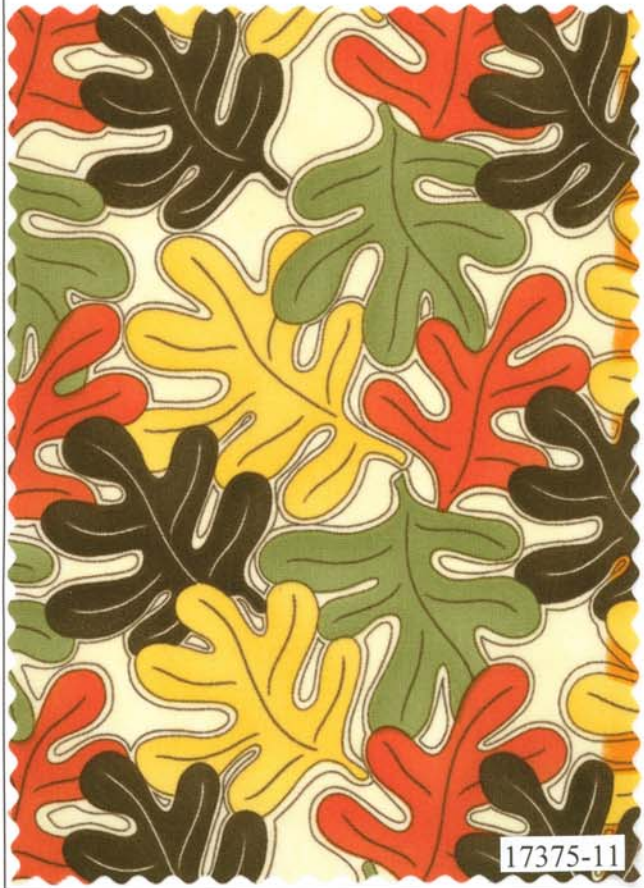

Pumpkins Gone Wild

by Sandy Gervais

Panel
measures
approx:
24" X 44"

17377-11
Multi

Panel has been reduced approximately 65% to show overall pattern, design & repeat.

Page 3 of 12
Walnut

17378-19

7521-287

17378-12

17378-17

17379-16

17382-12

7521-286

17381-16

17384-16

17386-11

7521-281

17384-11

17375-11

17381-11

17382-17

17385-12

Pumpkins Gone Wild

by Sandy Gervais

Panel has been reduced approximately 65% to show overall pattern, design & repeat

Panel
measures
approx:
24" X 44"

17387-11
Multi

17388-11

17388-13

7521-283

17384-13

17374-13