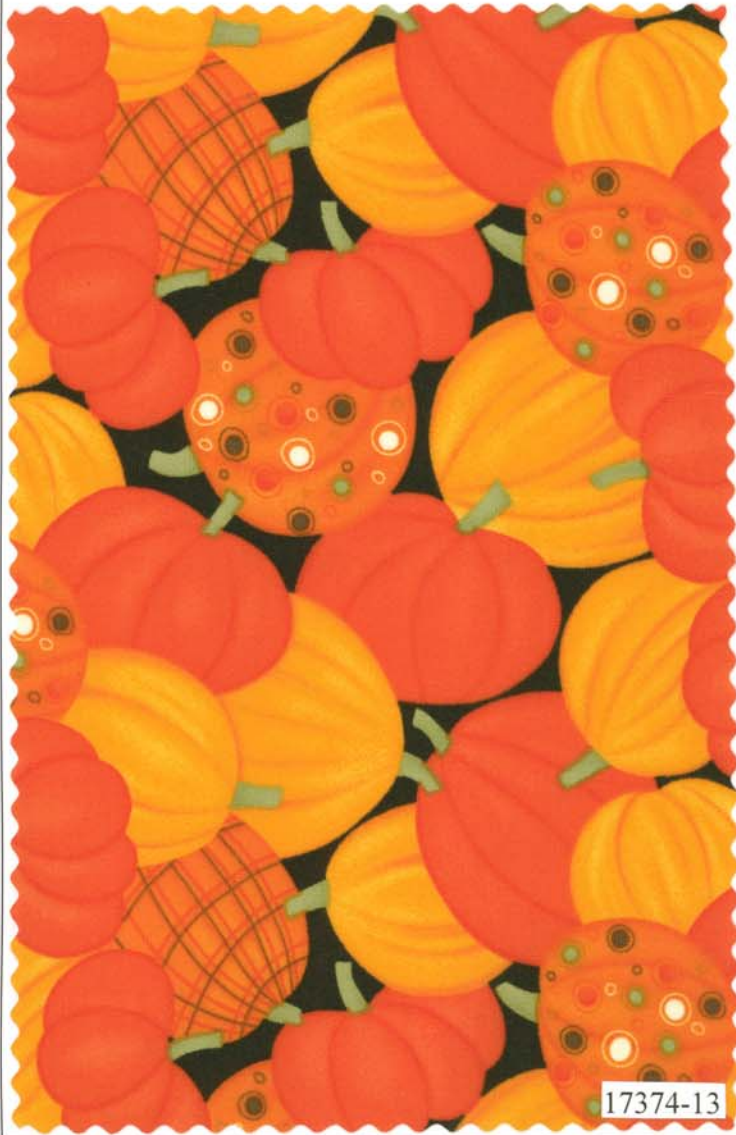

Panel has been reduced approximately 65% to show overall pattern, design & repeat

Panel
measures
approx:
24" X 44"

17387-11
Multi

17388-11

17388-13

7521-283

17384-13

17374-13