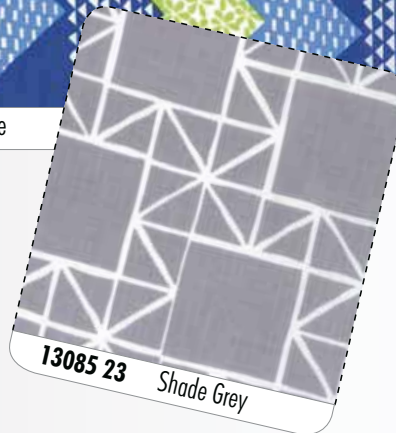

13088 12* Marine Blue

13080 11 Spectrum

moda

13086 13* Shade Grey

13085 12* Marine Blue

13083 13 Shade

13085 22 Marine Green

13087 13* Shade

PS13080 – Quilt Blocks 57" x 65"

13082 13 Shade

13081 11* Spectrum Chartreuse

13088 13 Shade Grey

13087 12 Marine

13085 23 Shade Grey

Bella Solids are not included in the Assortments or Precuts

Bella Solids to blend with Quilt Blocks

- 9900-24 Yellow
- 9900-25 30's Blue
- 9900-167 Amelia Blue
- 9900-173 S. H. Lime
- 9900-183 Silver
- 9900-185 Zen Grey
- 9900-188 Chartreuse
- 9900-190 Fuchsia
- 9900-191 Turquoise
- 9900-193 Surf

Delivery: April, 2012