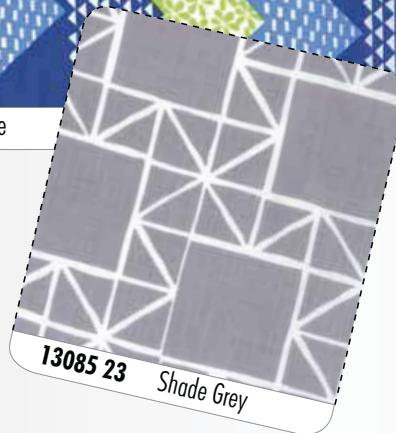

13080 13 Shade

13088 12\* Marine Blue

13080 11 Spectrum

*moda*

13086 13\* Shade Grey

13085 12\* Marine Blue

13083 13 Shade

13085 22 Marine Green

13087 13\* Shade

PS13080 – Quilt Blocks 57" x 65"

13082 13 Shade

13081 11\* Spectrum Chartreuse

13088 13 Shade Grey

13087 12 Marine

13085 23 Shade Grey

Bella Solids are not included in the Assortments or Precuts

*Bella Solids to blend with Quilt Blocks*

- 9900-24 Yellow
- 9900-25 30's Blue
- 9900-167 Amelia Blue
- 9900-173 S. H. Lime
- 9900-183 Silver
- 9900-185 Zen Grey
- 9900-188 Chartreuse
- 9900-190 Fuchsia
- 9900-191 Turquoise
- 9900-193 Surf