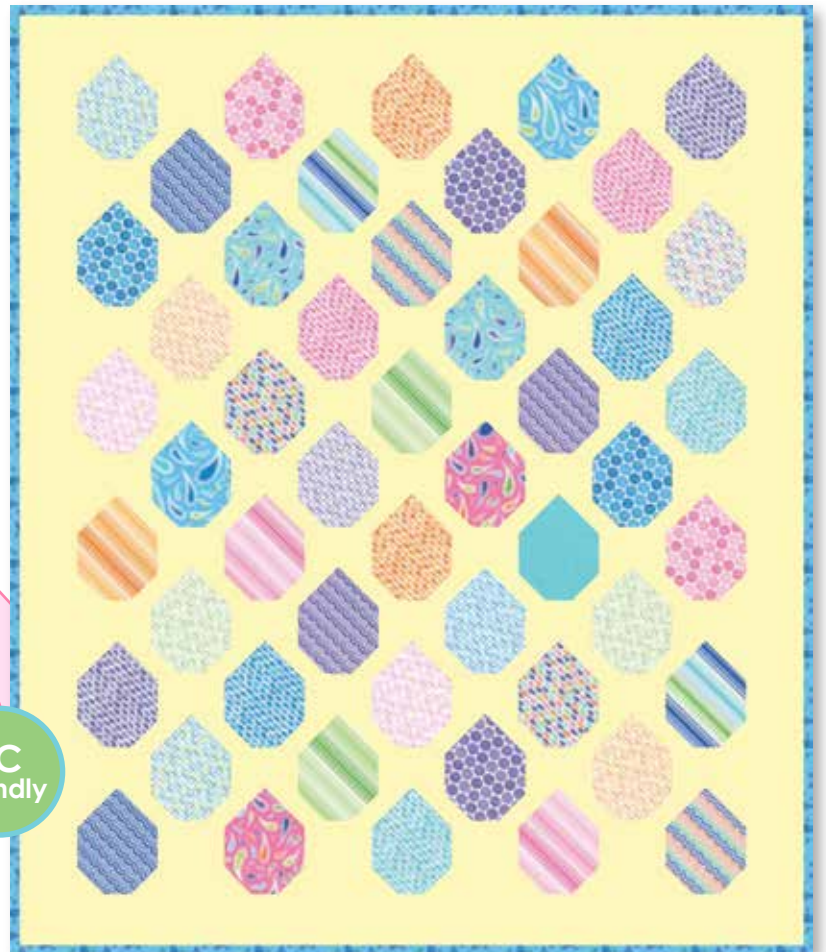

Buckets Of Green

22298 14 *

Buckets Of Green

22295 14

Buckets Of Green

22297 24

LC friendly

MMS 160511 / MMS 160511G
 Raindrops
 Size: 42" x 49.75"