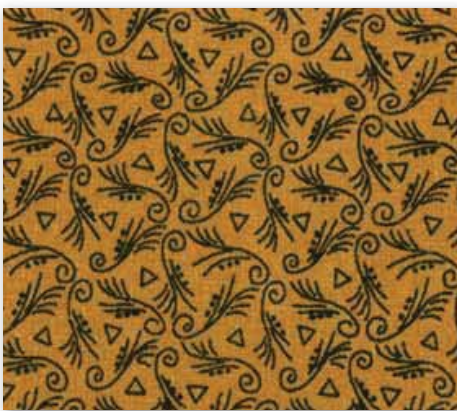

Colored Skus indicate low cal assortment

16633 14 / Terra Cotta

16632 14 / Terra Cotta

16634 11 / Serape

16635 15 / Gold

16635 14 / Terra Cotta

16636 15 / Gold

16634 12 / Desert

16632 15 / Gold

16636 16 / Brown

Simply Southwest embraces the rich culture and natural beauty of the southwest.

Graceful figures of women blend with a bold geometric print as well as small prints inspired by the many symbols of the sun.