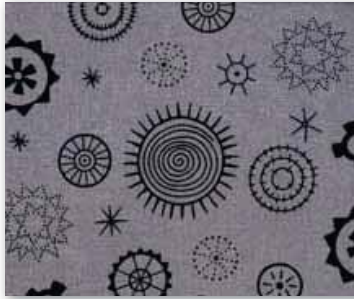

16632 15 / Gold

16636 16 / Brown

Simply Southwest embraces the rich culture and natural beauty of the southwest.

Graceful figures of women blend with a bold geometric print as well as small prints inspired by the many symbols of the sun.

The spirit of the southwest will capture your heart with this enchanting collection of fabrics.

moda

order online 24 hrs. @ modafabrics.com

16632 21 / Grey

16635 21 / Grey

16636 21 / Grey

16634 13 / Jewel

16631 12 / Black

16633 21 / Grey

16636 12 / Black

16635 12 / Black

Panel 24"x44" Reduced to Show Detail

16630 12 / Black

16632 12 / Black

In Stores February, 2013

Skus: 30 Prints 44"-45" 100% Premium Cotton