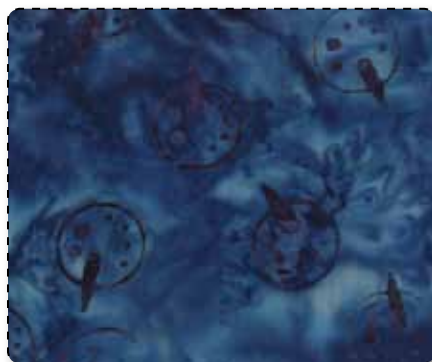

42070 87 Chestnut

42070 54* Chestnut

42070 40* Chestnut

42070 86 Frozen Pond

42070 68* Frozen Pond

moda

42070 51 Frozen Pond

42070 110* Frozen Pond

42070 28* Frozen Pond

LBQ 0293 or LBQ 0293G
Snowman Size: 16" x 24"

LBQ 0293 or LBQ 0293G
Snowflake Size: 16" x 24"

LBQ 0293 or LBQ 0293G – Gloves Size: 16" x 24"

Winter Trio – 3 projects, 1 pattern

42070 55* Winter Night

42070 63* Winter Night

42070 123* Winter Night

Delivery: July, 2012

Asst. 42070-10 – 10 Yards of Each
Asst. 42070-10H – 10 Yards of 12 Skus

42070AB – Bundle: 24 Skus -18" x 22"
42070JR – Jellyroll (40) 2 1/2" x 45" Strips - PK 4
42070PP – (42) 5" x 5" Squares - PK 12
JR's and PP's include two each of 28, 29, 31, 38,
42, 50, 51, 55, 63, 68, 83, 86, 95, 110, 120 & 132.