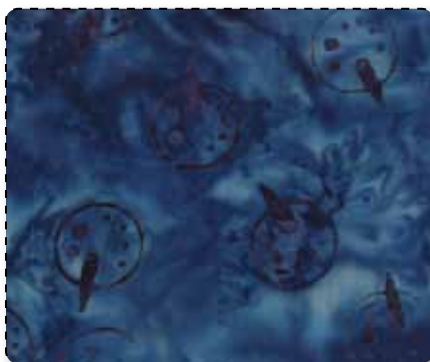

42070 87 Chestnut

42070 54* Chestnut

42070 40* Chestnut

42070 86 Frozen Pond

42070 68* Frozen Pond

moda

42070 51 Frozen Pond

42070 110* Frozen Pond

42070 28* Frozen Pond

LBQ 0293 or LBQ 0293G – Gloves Size: 16" x 24"

LBQ 0293 or LBQ 0293G
Snowman Size: 16" x 24"

LBQ 0293 or LBQ 0293G
Snowflake Size: 16" x 24"

Winter Trio – 3 projects, 1 pattern

42070 55* Winter Night

42070 63* Winter Night

42070 123* Winter Night

Delivery: July, 2012

Asst. 42070-10 – 10 Yards of Each
Asst. 42070-10H – 10 Yards of 12 Skus

42070AB – Bundle: 24 Skus -18" x 22"
42070JR – Jellyroll (40) 2 1/2" x 45" Strips - PK 4
42070PP – (42) 5" x 5" Squares - PK 12
JR's and PP's include two each of 28, 29, 31, 38,
42, 50, 51, 55, 63, 68, 83, 86, 95, 110, 120 & 132.