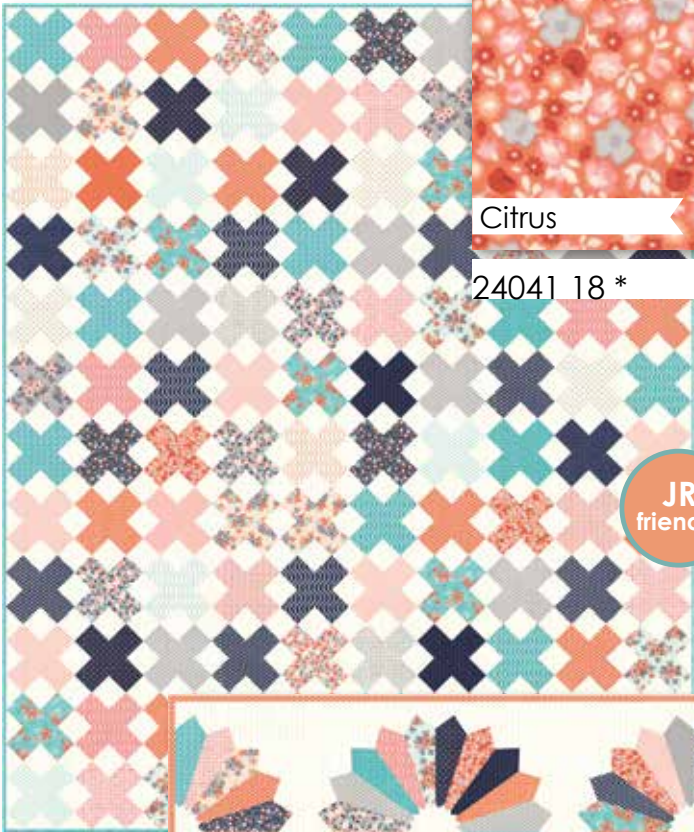

PGP 143 / PGP 143G
Criss Cross Size: 56" x 67"

Citrus

24041 18 *

Citrus

24045 17

Citrus

24046 13

JR friendly