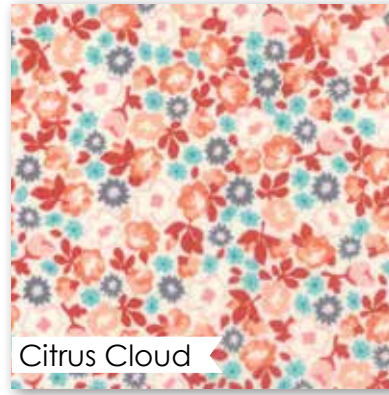

Sailor Man

24045 26

Sailor Man

24043 17

Sailor Man Cloud

24041 13 *

SEPTEMBER 2016
www.modafabrics.com

Sweet prints for the perfect summer dress!

Cloud

24046 11 *

Peach Cloud

24040 25 *

Citrus Cloud

24041 15

Citrus

24044 14 *