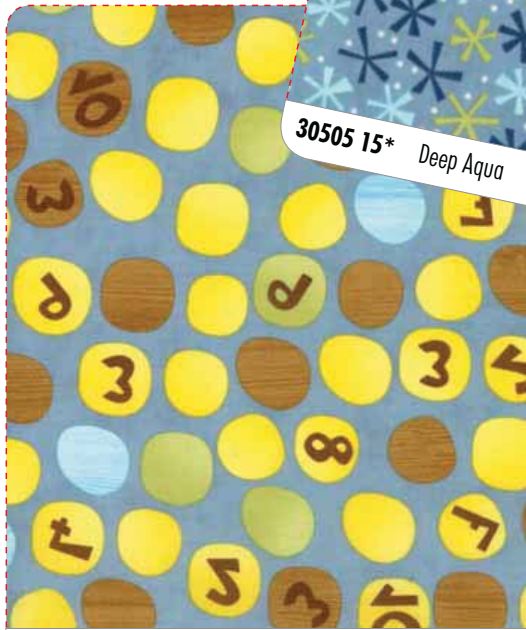

Ten little things

Jenn Ski

Let's count along with **Ten Little Things**, Jenn Ski's debut collection by Moda. The main panel is made up of ten illustrations with numbers and pictures - great for a child's quilt and will be featured in an adorable project for a softy book for kids to practice counting and writing their numbers. The coordinating prints feature complementary patterns inspired by the main design - numbers, owls, toy trucks and other objects of whimsy. Jenn's designs are inspired by natural textures with a retro aesthetic, and have a fun, playful quality that children of all ages will enjoy.

30502 14* Aqua

30505 14 Aqua

30504 15 Aqua

30505 15* Deep Aqua

moda

30503 15 Deep Aqua

panel

30500 12 Navy

* Part of Half Assortment

Cluck Cluck Sew Pattern CCS 126 or CCS 126G – Dottie Size: 61" x 69"

30501 19* Grey

30505 29 Grey

30504 19* Grey

30504 21 Brown

30505 21* Brown

30501 21 Brown