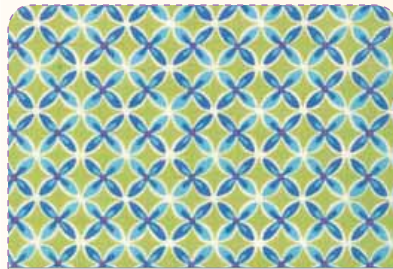

19540 13* Hydrangea Purple

Panels measure 24"x44"

19546 22 Creamy White / Natural

19543 11* Creamy White

19542 11* Natural

19548 13* Moss Hydrangea Purple

19547 12 Creamy White Purple

19546 12 Moss Green

CHD 1122 or CHD 1122G – Sea Glass 62" x 78"

19541 22 Creamy White Purple

19545 11* Creamy White Blue

19541 17* Hydrangea Purple

19548 15 Bluebird Hydrangea

CHD 1119 or CHD 1119G – Jardin 42" x 54"

19548 11 Moss Bluebird Blue

19546 13* Hydrangea

19543 14 Hydrangea

moda

19547 17 Earth Brown

19544 17 Earth Brown

moda

CHD 1121 or CHD 1121G – Spring is in the Air 44" x 44"

19546 11* Bluebird Blue

19543 12* Bluebird Blue

19541 15* Bluebird Blue

19548 16 Tonal Bluebird Blue

19542 12 Bluebird Blue

19541 20 Creamy White Blue

19547 13 Bluebird Blue

Delivery: February, 2012

- Asst. 19540-15 –15 Yards of Each
- Asst. 19540-12 –12 Yards of Each
- Asst. 19540-10 –10 Yards of Each
- Asst. 19540-10H –10 Yards of 17 Skus