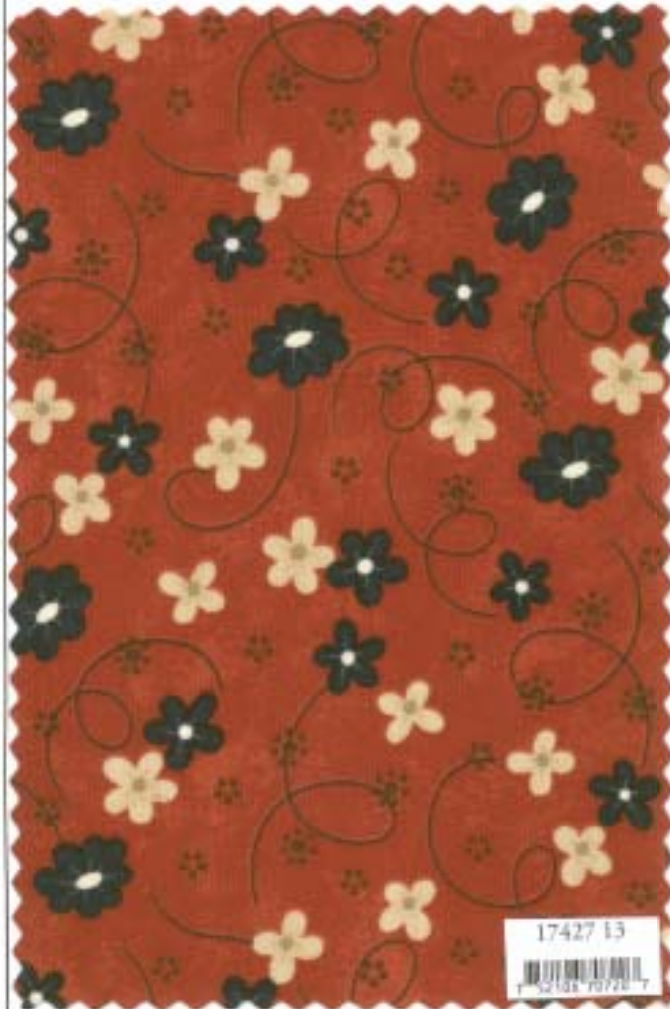

Panel measures approx.
24" x 42"

Large Block Measure
Approx. 19" x 24"

Small Block Measure
Approx. 6.75" x 6.25"

Reduced to show repeat

17420 11

7 52166 71090 3

Panel measures approx.
24" x 42"

Large Block Measure
Approx. 19" x 24"

Small Block Measure
Approx. 6.75" x 6.25"

Reduced to show repeat

17420 12

17429 12
7 52108 70725 1

17430 12
7 52108 70710 1

17424 32
7 52108 70711 1

17421 22
7 52108 70699 1

17430 22
7 52108 70712 0