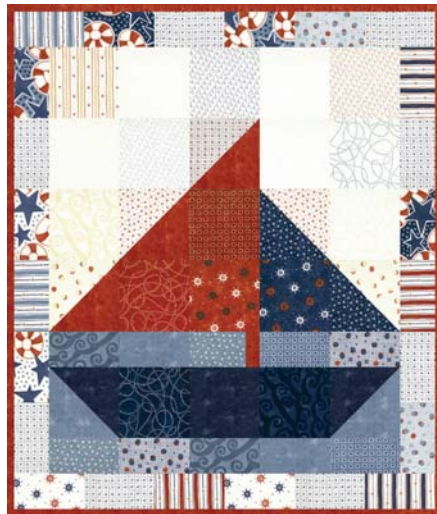

NAUTICAL & NICE

Measures approx: 47 x 57

Stock #: PH 475/PH 475G * Retail: \$8.50

Uses the panel plus yardage.

PH 475 'EDHJ|00475Y

PH 475G (FCBAG|79578V

ANCHORS AWAY * Measures: 30 x 34

Stock #: PH 476/PH 476G * Retail: \$8.50

Uses: 1 Charm Pack

1/8 yd. 17506-14 for extra blocks

1/3 yd. 7521-362 - binding

PH 476 'EDHJ|00476V

PH 476G (FCBAG|79579S

METEOR SHOWER* Measures: 84 x 84

Stock #: PH 477/PH 477G

Retail: \$8.50

PH 479 'EDHJ|00479W

PH 479G (FCBAG|79582S

Page 1 of 8
Navy
Panel

Panel
measures
approx.
24" x 44"

Block
measure
approx.
21.50" x
30.50"
inside of red
border.

17500 11

Panel have been reduced approximately 65% to show overall patter & repeat.

17506 13 

Panel
measures
approx.
24" x 44"

Block
measure
approx.
21.50" x
30.50"
inside of red
border

17500 12 

Panel have been reduced approximately 65% to show overall pattern & repeat.

17504 14

17506 11

17501 14