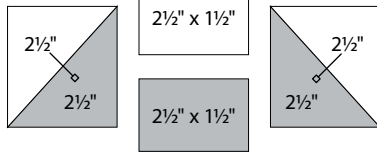

moda

Sampler Block Shuffle

6" x 6" finished

Cutting Print

- 4-2½" squares
- 4-2½" x 1½" rectangles

Background

- 5-2½" squares
- 4-2½" x 1½" rectangles

✂ - Easy Corner Triangle

Color Option

moda

Sampler Block Shuffle

6" x 6" finished

Cutting Print

- 4-2½" squares
- 4-2½" x 1½" rectangles

Background

- 5-2½" squares
- 4-2½" x 1½" rectangles