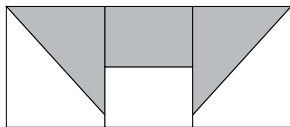

moda

Sampler Block Shuffle

6" x 6" finished

Cutting Print

- 4-2½" squares
- 4-2½" x 1½" rectangles

Background

- 5-2½" squares
- 4-2½" x 1½" rectangles

✂ - Easy Corner Triangle

Color Option

moda

Sampler Block Shuffle

6" x 6" finished

Cutting Print

- 4-2½" squares
- 4-2½" x 1½" rectangles

Background

- 5-2½" squares
- 4-2½" x 1½" rectangles