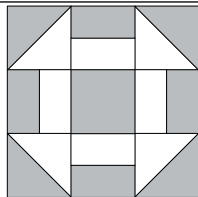

moda

Sampler Block Shuffle

6" x 6" finished

Cutting Print

- 4-2½" squares
- 4-2½" x 1½" rectangles

Background

- 5-2½" squares
- 4-2½" x 1½" rectangles

✂ - Easy Corner Triangle

Color Option

moda

Sampler Block Shuffle

6" x 6" finished

Cutting Print

- 4-2½" squares
- 4-2½" x 1½" rectangles

Background

- 5-2½" squares
- 4-2½" x 1½" rectangles