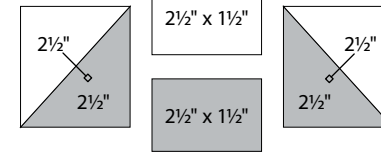

moda

Sampler Block Shuffle

Cutting Print

- 4-2½" squares
- 4-2½" x 1½" rectangles

Background

- 5-2½" squares
- 4-2½" x 1½" rectangles

✂ - Easy Corner Triangle

Color Option

moda

Sampler Block Shuffle

Cutting Print

- 4-2½" squares
- 4-2½" x 1½" rectangles

Background

- 5-2½" squares
- 4-2½" x 1½" rectangles

✂ - Easy Corner Triangle

Color Option