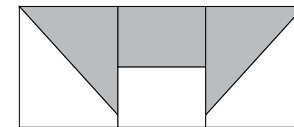

moda

Sampler Block Shuffle

6" x 6" finished

Cutting Print

- 4-2½" squares
- 4-2½" x 1½" rectangles

Background

- 5-2½" squares
- 4-2½" x 1½" rectangles

✂ - Easy Corner Triangle

Color Option

moda

Sampler Block Shuffle

6" x 6" finished

Cutting Print

- 4-2½" squares
- 4-2½" x 1½" rectangles

Background

- 5-2½" squares
- 4-2½" x 1½" rectangles

✂ - Easy Corner Triangle

Color Option