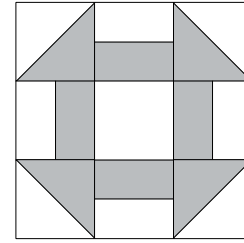

moda

Sampler Block Shuffle

6" x 6" finished

Cutting Print

- 4-2½" squares
- 4-2½" x 1½" rectangles

Background

- 5-2½" squares
- 4-2½" x 1½" rectangles

✂ - Easy Corner Triangle

Color Option

moda

Sampler Block Shuffle

6" x 6" finished

Cutting Print

- 4-2½" squares
- 4-2½" x 1½" rectangles

Background

- 5-2½" squares
- 4-2½" x 1½" rectangles