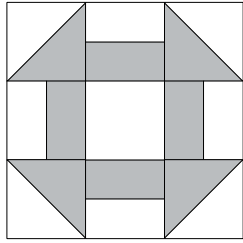

moda

Sampler Block Shuffle

6" x 6" finished

Cutting Print

- 4-2½" squares
- 4-2½" x 1½" rectangles

Background

- 5-2½" squares
- 4-2½" x 1½" rectangles

✂ - Easy Corner Triangle

Color Option

moda

Sampler Block Shuffle

6" x 6" finished

Cutting Print

- 4-2½" squares
- 4-2½" x 1½" rectangles

Background

- 5-2½" squares
- 4-2½" x 1½" rectangles