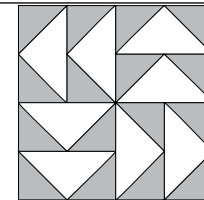

moda

Sampler Block Shuffle

6" x 6" finished

**Cutting**  
**Print 1**  
8-2" x 3½" rectangles  
**Background**  
16-2" squares  
✂ - Easy Corner Triangle

Color Option

16

one CANOE two

To learn more, visit: [1canoe2.com](http://1canoe2.com)

moda

MODAFABRICS.COM

#showmethemoda

moda

Sampler Block Shuffle

6" x 6" finished

**Cutting**  
**Print 1**  
8-2" x 3½" rectangles  
**Background**  
16-2" squares  
✂ - Easy Corner Triangle

Color Option