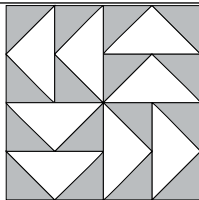

moda

Sampler Block Shuffle

6" x 6" finished

**Cutting**  
**Print 1**  
8-2" x 3½" rectangles  
**Background**  
16-2" squares  
✂ - Easy Corner Triangle

Color Option

16

one CANOE two

To learn more, visit: [1canoe2.com](http://1canoe2.com)

moda

MODAFABRICS.COM

#showmethemoda

moda

Sampler Block Shuffle

6" x 6" finished

**Cutting**  
**Print 1**  
8-2" x 3½" rectangles  
**Background**  
16-2" squares  
✂ - Easy Corner Triangle

Color Option