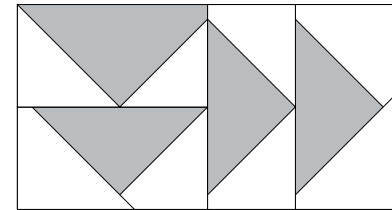

moda

Sampler Block Shuffle

6" x 6" finished

**Cutting**  
**Print 1**  
8-2" x 3½" rectangles  
**Background**  
16-2" squares  
✂ - Easy Corner Triangle

Color Option

16

one CANOE two

To learn more, visit: [1canoe2.com](http://1canoe2.com)

moda

MODAFABRICS.COM

#showmethemoda

moda

Sampler Block Shuffle

6" x 6" finished

**Cutting**  
**Print 1**  
8-2" x 3½" rectangles  
**Background**  
16-2" squares  
✂ - Easy Corner Triangle

Color Option