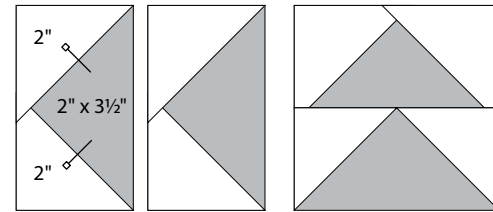

moda

Sampler Block Shuffle

6" x 6" finished

**Cutting**  
**Print 1**  
8-2" x 3½" rectangles  
**Background**  
16-2" squares  
✂ - Easy Corner Triangle

Color Option

16

one CANOE two

To learn more, visit: [1canoe2.com](http://1canoe2.com)

moda

MODAFABRICS.COM

#showmethemoda

moda

Sampler Block Shuffle

6" x 6" finished

**Cutting**  
**Print 1**  
8-2" x 3½" rectangles  
**Background**  
16-2" squares  
✂ - Easy Corner Triangle

Color Option