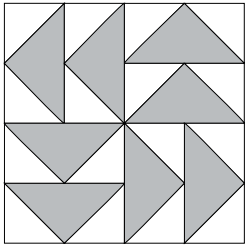

moda

Sampler Block Shuffle

6" x 6" finished

**Cutting**  
**Print 1**  
8-2" x 3½" rectangles  
**Background**  
16-2" squares  
✂ - Easy Corner Triangle

Color Option

16

one CANOE two

To learn more, visit: [1canoe2.com](http://1canoe2.com)

moda

MODAFABRICS.COM

#showmethemoda

moda

Sampler Block Shuffle

6" x 6" finished

**Cutting**  
**Print 1**  
8-2" x 3½" rectangles  
**Background**  
16-2" squares  
✂ - Easy Corner Triangle

Color Option