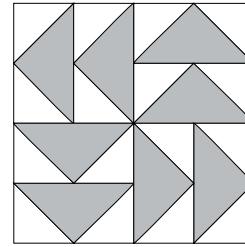

moda

Sampler Block Shuffle

6" x 6" finished

**Cutting**  
**Print 1**  
8-2" x 3½" rectangles  
**Background**  
16-2" squares  
✂ - Easy Corner Triangle

Color Option

16

one CANOE two

To learn more, visit: [1canoe2.com](http://1canoe2.com)

moda

MODAFABRICS.COM

#showmethemoda

moda

Sampler Block Shuffle

6" x 6" finished

**Cutting**  
**Print 1**  
8-2" x 3½" rectangles  
**Background**  
16-2" squares  
✂ - Easy Corner Triangle

Color Option