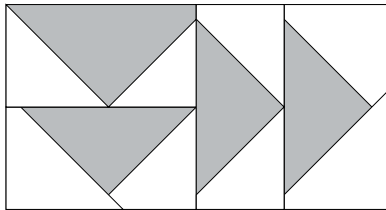

moda

Sampler Block Shuffle

6" x 6" finished

**Cutting**  
**Print 1**  
8-2" x 3½" rectangles  
**Background**  
16-2" squares  
✂ - Easy Corner Triangle

Color Option

16

one CANOE two

To learn more, visit: [1canoe2.com](http://1canoe2.com)

moda

MODAFABRICS.COM

#showmethemoda

moda

Sampler Block Shuffle

6" x 6" finished

**Cutting**  
**Print 1**  
8-2" x 3½" rectangles  
**Background**  
16-2" squares  
✂ - Easy Corner Triangle

Color Option