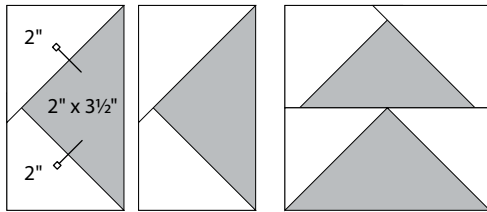

moda

Sampler Block Shuffle

6" x 6" finished

**Cutting**  
**Print 1**  
8-2" x 3½" rectangles  
**Background**  
16-2" squares  
✂ - Easy Corner Triangle

Color Option

16

one CANOE two

To learn more, visit: [1canoe2.com](http://1canoe2.com)

moda

MODAFABRICS.COM

#showmethemoda

moda

Sampler Block Shuffle

6" x 6" finished

**Cutting**  
**Print 1**  
8-2" x 3½" rectangles  
**Background**  
16-2" squares  
✂ - Easy Corner Triangle

Color Option