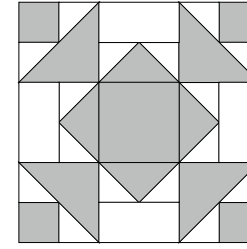

moda

Sampler Block Shuffle

6" x 6" finished

**Cutting
Print**

- 5-2½" squares
- 4-2½" x 1½" rectangles
- 4-1½" squares

Background

- 4-2½" x 1½" rectangles
- 4-1⅞" squares cut in half on the diagonal
- 8-1½" squares

✂ - Easy Corner Triangle

19

Color Option

moda

MODAFABRICS.COM

#showmethemoda

moda

Sampler Block Shuffle

6" x 6" finished

**Cutting
Print**

- 5-2½" squares
- 4-2½" x 1½" rectangles
- 4-1½" squares

Background

- 4-2½" x 1½" rectangles
- 4-1⅞" squares cut in half on the diagonal
- 8-1½" squares

✂ - Easy Corner Triangle