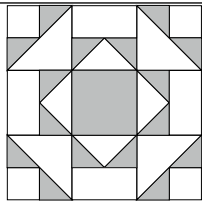

moda

Sampler Block Shuffle

6" x 6" finished

**Cutting
Print**

- 5-2½" squares
- 4-2½" x 1½" rectangles
- 4-1½" squares

Background

- 4-2½" x 1½" rectangles
- 4-1⅞" squares cut in half on the diagonal
- 8-1½" squares

✂ - Easy Corner Triangle

19

Color Option

moda

MODAFABRICS.COM

#showmethemoda

moda

Sampler Block Shuffle

6" x 6" finished

**Cutting
Print**

- 5-2½" squares
- 4-2½" x 1½" rectangles
- 4-1½" squares

Background

- 4-2½" x 1½" rectangles
- 4-1⅞" squares cut in half on the diagonal
- 8-1½" squares

✂ - Easy Corner Triangle