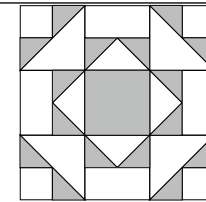

19

Color Option