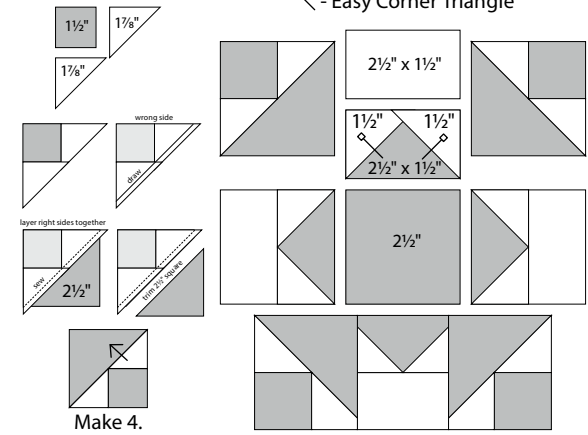

moda

Sampler Block Shuffle

6" x 6" finished

**Cutting
Print**

- 5-2½" squares
- 4-2½" x 1½" rectangles
- 4-1½" squares

Background

- 4-2½" x 1½" rectangles
- 4-1⅞" squares cut in half on the diagonal
- 8-1½" squares

6" x 6" finished

**Cutting
Print**

- 5-2½" squares
- 4-2½" x 1½" rectangles
- 4-1½" squares

Background

- 4-2½" x 1½" rectangles
- 4-1⅞" squares cut in half on the diagonal
- 8-1½" squares

✂ - Easy Corner Triangle