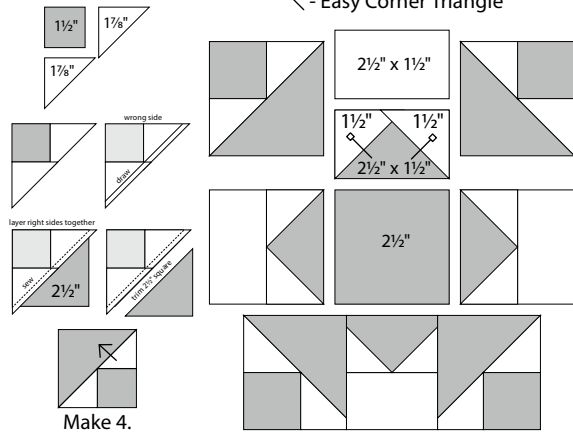

moda

Sampler Block Shuffle

6" x 6" finished

**Cutting
Print**

- 5-2½" squares
- 4-2½" x 1½" rectangles
- 4-1½" squares

Background

- 4-2½" x 1½" rectangles
- 4-1⅞" squares cut in half on the diagonal
- 8-1½" squares

✂ - Easy Corner Triangle

19

Color Option

moda

MODAFABRICS.COM

#showmethemoda

moda

Sampler Block Shuffle

6" x 6" finished

**Cutting
Print**

- 5-2½" squares
- 4-2½" x 1½" rectangles
- 4-1½" squares

Background

- 4-2½" x 1½" rectangles
- 4-1⅞" squares cut in half on the diagonal
- 8-1½" squares

✂ - Easy Corner Triangle