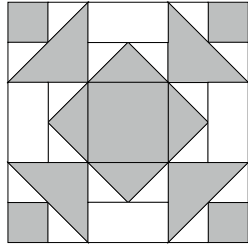

moda

Sampler Block Shuffle

6" x 6" finished

**Cutting
Print**

- 5-2½" squares
- 4-2½" x 1½" rectangles
- 4-1½" squares

Background

- 4-2½" x 1½" rectangles
- 4-1⅞" squares cut in half on the diagonal
- 8-1½" squares

✂ - Easy Corner Triangle

19

Color Option

moda

MODAFABRICS.COM

#showmethemoda

moda

Sampler Block Shuffle

6" x 6" finished

**Cutting
Print**

- 5-2½" squares
- 4-2½" x 1½" rectangles
- 4-1½" squares

Background

- 4-2½" x 1½" rectangles
- 4-1⅞" squares cut in half on the diagonal
- 8-1½" squares

✂ - Easy Corner Triangle