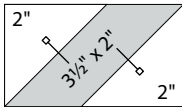

moda

Sampler Block Shuffle

6" x 6" finished

Cutting
Print

8-2" x 3 1/2" rectangles

Background

16-2" squares

 - Easy Corner Triangle