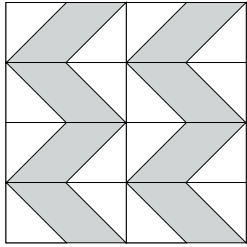

moda

Sampler Block Shuffle

6" x 6" finished

Cutting
Print

8-2" x 3 1/2" rectangles

Background

16-2" squares

 - Easy Corner Triangle

6" x 6" finished

Cutting
Print

8-2" x 3 1/2" rectangles

Background

16-2" squares

 - Easy Corner Triangle

21

Color Options