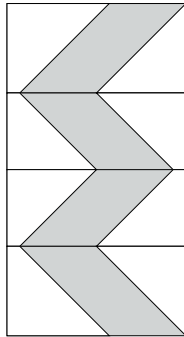

moda

Sampler Block Shuffle

6" x 6" finished

Cutting
Print

8-2" x 3 1/2" rectangles

Background

16-2" squares

 - Easy Corner Triangle

6" x 6" finished

Cutting
Print

8-2" x 3 1/2" rectangles

Background

16-2" squares

 - Easy Corner Triangle

21

Color Options