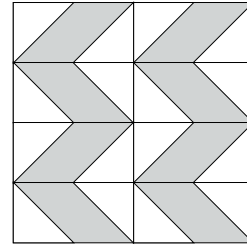

moda

Sampler Block Shuffle

6" x 6" finished

Cutting
Print

8-2" x 3 1/2" rectangles

Background

16-2" squares

 - Easy Corner Triangle

21

Color Options

Minick & Simpson
To learn more, visit: minickandsimpson.com

moda

MODAFABRICS.COM

#showmethemoda

moda

Sampler Block Shuffle

6" x 6" finished

Cutting
Print

8-2" x 3 1/2" rectangles

Background

16-2" squares

 - Easy Corner Triangle

21

Color Options