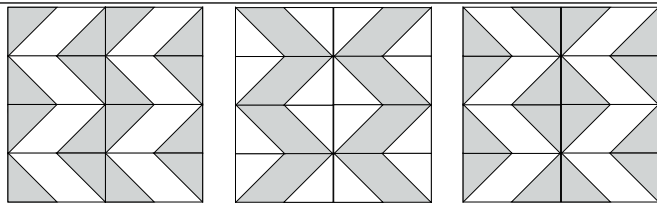

21

Color Options

Minick & Simpson
To learn more, visit: minickandsimpson.com

moda

MODAFABRICS.COM

#showmethemoda

moda