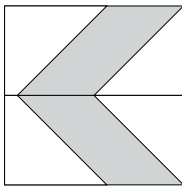

moda

Sampler Block Shuffle

6" x 6" finished

Cutting
Print

8-2" x 3 1/2" rectangles

Background

16-2" squares

 - Easy Corner Triangle

6" x 6" finished

Cutting
Print

8-2" x 3 1/2" rectangles

Background

16-2" squares

 - Easy Corner Triangle

21

Color Options