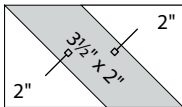

moda

Sampler Block Shuffle

6" x 6" finished

Cutting
Print

8-2" x 3 1/2" rectangles

Background

16-2" squares

 - Easy Corner Triangle