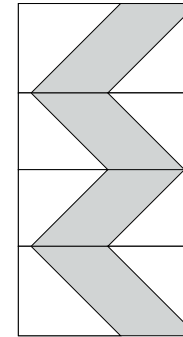

moda

Sampler Block Shuffle

6" x 6" finished

Cutting
Print

8-2" x 3 1/2" rectangles

Background

16-2" squares

 - Easy Corner Triangle

6" x 6" finished

Cutting
Print

8-2" x 3 1/2" rectangles

Background

16-2" squares

 - Easy Corner Triangle

21

Color Options