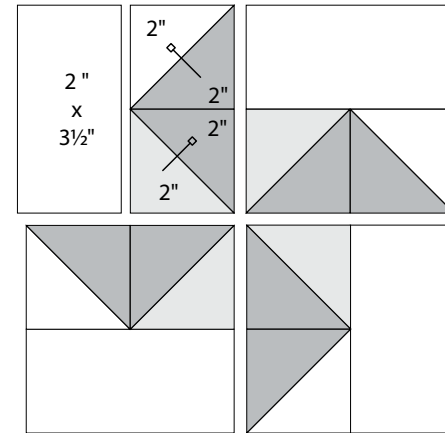

French General

To learn more, visit: frenchgeneral.com