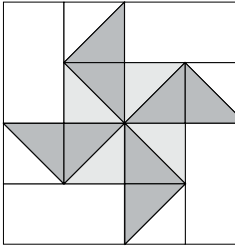

moda

Sampler Block Shuffle

6" x 6" finished

Cutting

Print 1

4-2" squares

Print 2

8-2" squares

Background

4-2" squares

4-2" x 3 1/2" rectangles

🔍 - Easy Corner Triangle

6" x 6" finished

Cutting

Print 1

4-2" squares

Print 2

8-2" squares

Background

4-2" squares

4-2" x 3 1/2" rectangles

🔍 - Easy Corner Triangle

French General

To learn more, visit: frenchgeneral.com