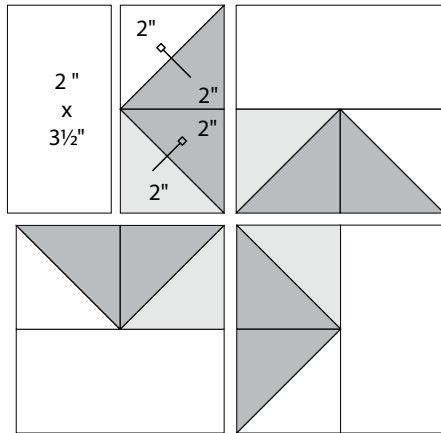

moda

Sampler Block Shuffle

6" x 6" finished

Cutting

Print 1

4-2" squares

Print 2

8-2" squares

Background

4-2" squares

4-2" x 3 1/2" rectangles

🔍 - Easy Corner Triangle

6" x 6" finished

Cutting

Print 1

4-2" squares

Print 2

8-2" squares

Background

4-2" squares

4-2" x 3 1/2" rectangles

🔍 - Easy Corner Triangle

French General

To learn more, visit: frenchgeneral.com