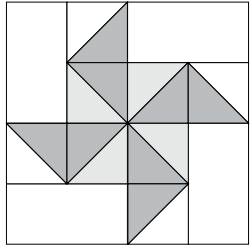

moda

Sampler Block Shuffle

6" x 6" finished

Cutting

Print 1

4-2" squares

Print 2

8-2" squares

Background

4-2" squares

4-2" x 3 1/2" rectangles

🔍 - Easy Corner Triangle

6" x 6" finished

Cutting

Print 1

4-2" squares

Print 2

8-2" squares

Background

4-2" squares

4-2" x 3 1/2" rectangles

🔍 - Easy Corner Triangle

French General

To learn more, visit: frenchgeneral.com