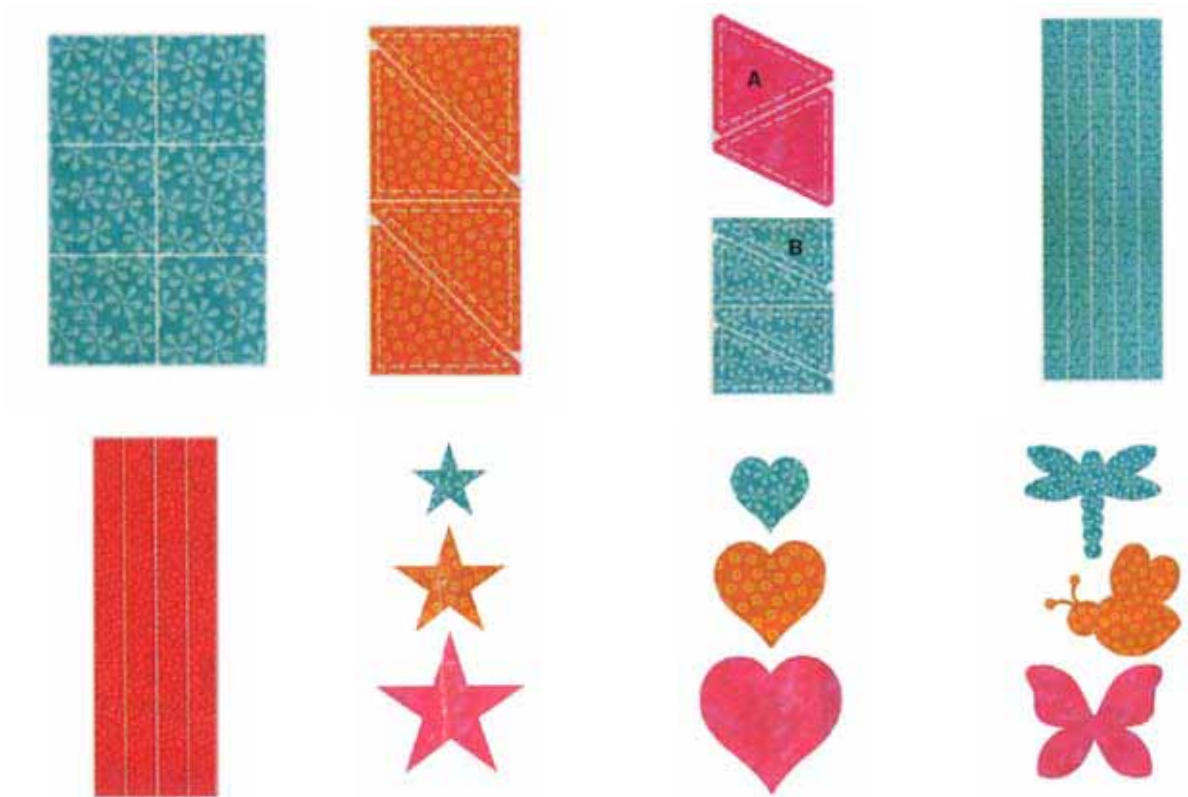

Go! Retailer Intro Kit #1 Vol. 1
Stock # 55914

GO! Dies

Eight new fun shapes! 1½" and 2" Strip Cutters for Split Rail Fence Quilts, Log Cabin Quilts, borders, bindings and more. For those who love appliqué, 3 new dies with Stars, Hearts and Critters. Each die corner is dog eared to make piecing and quilting a breeze.

(requires a
 5" x 10" mat,
 Stock #55110)

Go! Stars Die 2" 3" 4"
 Stock # 55028

(requires a
 5" x 10" mat,
 Stock #55110)

Go! Heart Die 2" 3" 4"
 Stock # 55029

(requires a
 6" x 24" mat,
 Stock #55112)

Go! Critters Die
 Stock # 55030

GO! Die Set Vol. 2

GO! Die Set, Vol. 2 contains: (3 of each)

- GO! Square 6" (Stock #55022)
- GO! Strip Cutter 1½" (Stock #55024)
- GO! Strip Cutter 2" (Stock #55025)
- GO! Triangles in Square 3" Finished (Stock #55027)
- GO! Star 2", 3", 4" (Stock # 55028)
- GO! Heart 2", 3", 4" (Stock # 55029)
- GO! Critters (Stock # 55030)
- GO! Half Square 4" Finished Triangle (Stock # 55031)
- GO! Cutting Mat 5" x 10" (Stock # 55110)
- GO! Cutting Mat 10" x 10" (Stock # 55111)
- GO! Cutting Mat 6" x 12" (Stock # 55112)
- GO! Cutting Mat 10" x 24" (Stock # 55113)