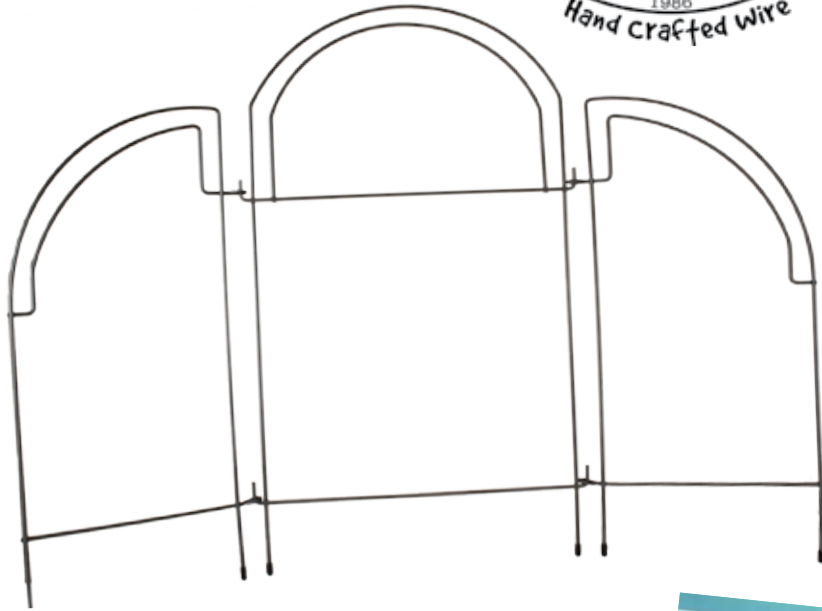

Art to Heart Holders

NEW!

Tri Stand Arch
24"x12"x8"

Silver
Stock# 89997

Pk. 1

Retail \$29.99

Ho Ho Ho Screen, Merry Screen & Peppermint Garland

Jingle All The Way Book

Retail \$10.00

Three Star Header 12"

Copper

Stock# 89987

Pk. 1 Min. 3

Retail \$10.00

NEW!

Table stand design allows for detachable headers that can be changed out for different seasons or to showcase different patterns.