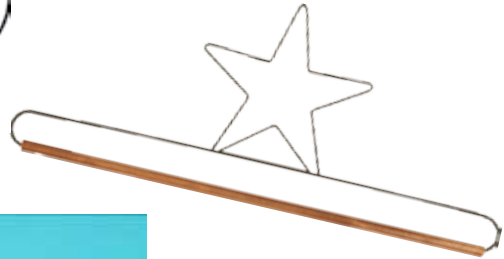

Stock# ATH 544B

Pk. 1 Min. 2

Retail \$19.00

Art to Heart Holders

Wall Extender 4"
Silver
Stock# 22317
Pk. 1 Min. 6
Retail \$6.00

Star Dowel Holder 16"
Silver
Stock#22427
Pk. 1 Min. 3
Retail \$8.00

Ornament Quilts, Fa La La Quilt & Who Wouldn't Go Quilt

Heirloom Header 24"
Silver
Stock# 22247
Pk. 1 Min. 3
Retail \$8.00

NEW!

This is what
Nancy used to
hang these fun
Christmas
Decorations!

Round Top 12"
Wall Hanger Silver
Stock# 22297
Pk. 1 Min. 3
Retail \$8.00

Retail \$10.00

Three Star Header 12"

Copper

Stock# 89987

Pk. 1 Min. 3

Retail \$10.00

NEW!

Table stand design allows for detachable headers that can be changed out for different seasons or to showcase different patterns.