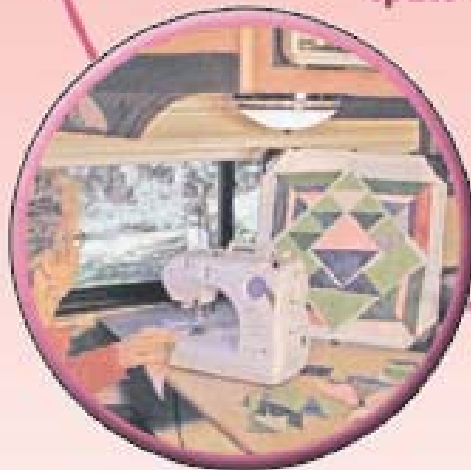

# DESIGN WALL

**Sew Before  
You Sew**

**Design Wall Full Size-Gray**  
Stock #DW1-G 72" X 72"

**Design Wall Full Size-White**  
Stock #DW1-W 72" X 72"

**NEW  
color**

Cheryl Ann's Design Wall is a portable, collapsible, free standing design wall that solves these problems in a most convenient way.

Sk #DW1-G Des Full 72" X 72"

**Do you have serious  
space limitations?**

**Design Wall Portable-White**  
Stock #DW2-W 36" X 36"

**Design Wall Mini-White**  
Stock #DW3-W 18" X 18"

**UNITED  
NOTIONS**