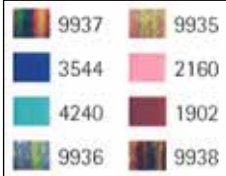

Kids

Polysheen 8 spools Gift Set
Stock# PS87
Pk. 1
Retail $29.60
0 762303 560659