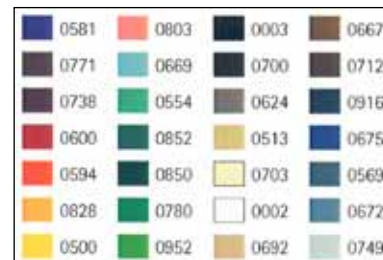

**Metrosene Plus 28 spools Gift Set**  
**Stock# ME281161**  
Pk. 1  
Retail \$81.20  
0 762303 560567

Silk Finish is 100% Egyptian cotton, 164  
yards per spool. The perfect thread for  
all your quilting and sewing needs.

**Silk Finish 18 spools Gift Set**  
**Stock# SF18**  
Pk. 1  
Retail \$55.80  
0 762303 560581

**Silk Finish 8 spools Gift Set**  
**Stock# SF8**  
Pk. 1  
Retail \$24.80  
0 762303 560574

**Silk Finish 28 spools Gift Set**  
**Stock# SF28**  
Pk. 1  
Retail \$86.80  
0 762303 560598