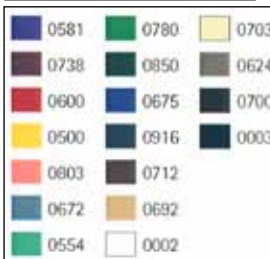

Brights

**Polysheen 8 spools Gift Set**  
**Stock# PS811**  
Pk. 1  
Retail \$29.60  
0 762303 560673

Metrosene Plus is 100% Polyester,  
164 yards per spool. The perfect  
thread for for all your sewing needs.

**Metrosene Plus 18 spools Gift Set**  
**Stock# ME181161**  
Pk. 1  
Retail \$52.20  
0 762303 560550

**Metrosene Plus 8 spools Gift Set**  
**Stock# ME81161**  
Pk. 1 Min. 2  
Retail \$23.20  
0 762303 561175

**Metrosene Plus 28 spools Gift Set**  
**Stock# ME281161**  
Pk. 1  
Retail \$81.20  
0 762303 560567

Silk Finish is 100% Egyptian cotton, 164  
yards per spool. The perfect thread for  
all your quilting and sewing needs.