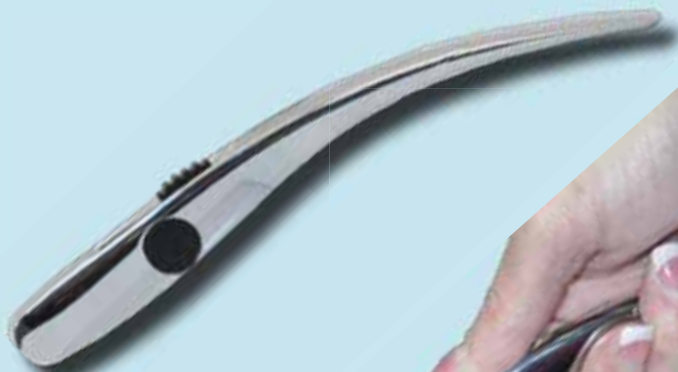

gingher®

FROM OUR HANDS TO YOURS

NEW

Seam Ripper w/ Retractable Blade
Stock# 01-003779

An essential tool for sewing enthusiasts. The seam ripper cuts through threads with precision and ease. Made of cast aluminum with chrome over nickel finish.

The slightly rounded blade reduces snags and accidental fabric cutting, and forward cutting or sweeping side motions are easily controlled with the comfort-shaped handle.

The razor sharp permanent blade retracts for safe storage